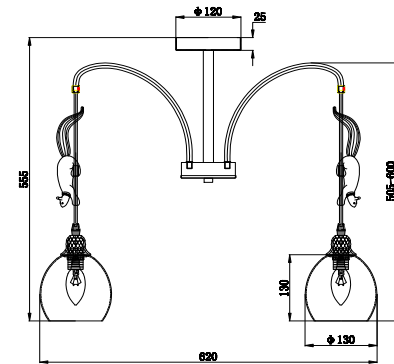

FREYA
TRADITION OF QUALITY

Instruction

FR5010PL-05W

5 x E14 (60W)

Model: FR5010PL-05W
Series: Squirrel

Ceiling Lamps