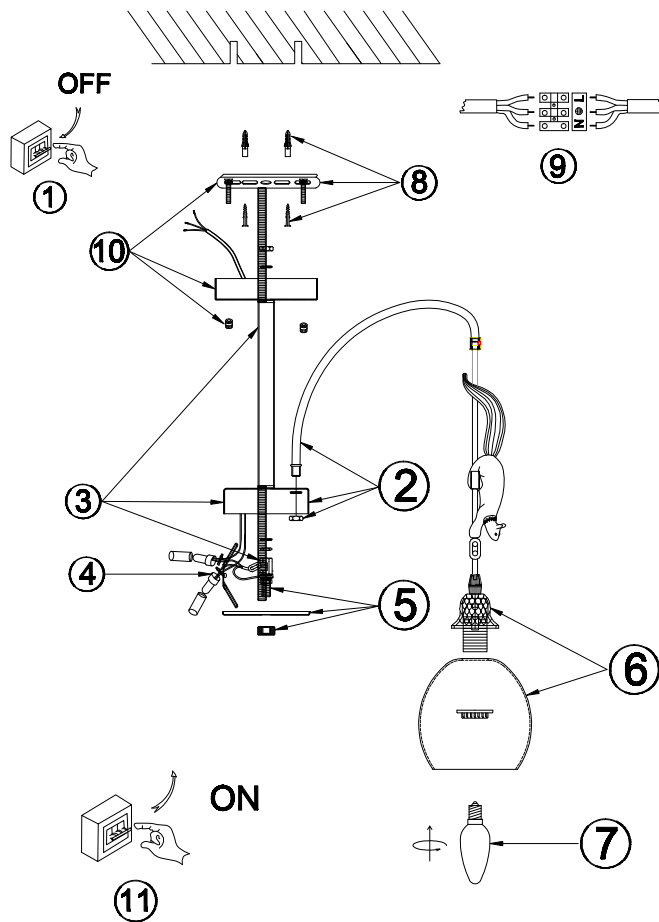

FREYA
TRADITION OF QUALITY

Instruction

FR5010PL-05W

5 x E14 (60W)

Model: FR5010PL-05W
Series: Squirrel

Ceiling Lamps