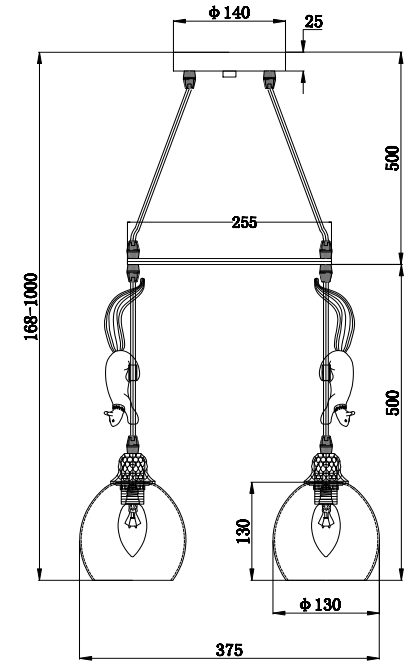

FREYA
TRADITION OF QUALITY

Instruction

FR5010PL-03W

3 x E14 (60W)

Model: FR5010PL-03W
Series: Squirrel

Ceiling Lamps