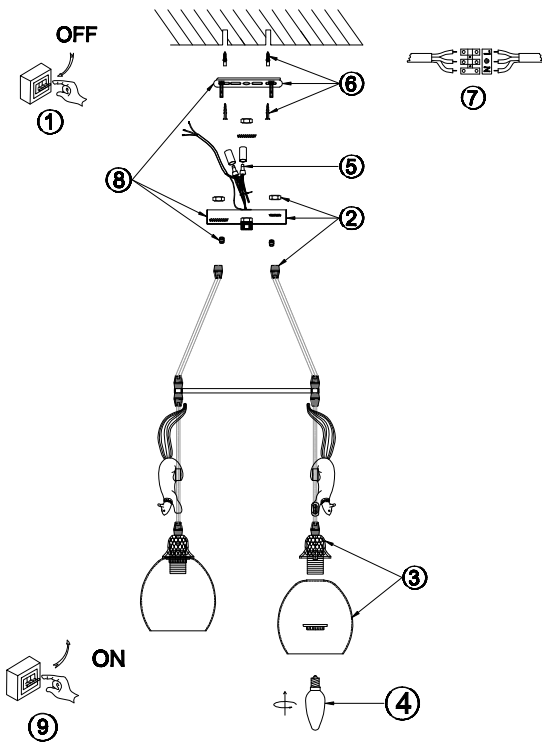

FREYA
TRADITION OF QUALITY

Instruction

FR5010PL-03W

3 x E14 (60W)

Model: FR5010PL-03W
Series: Squirrel

Ceiling Lamps