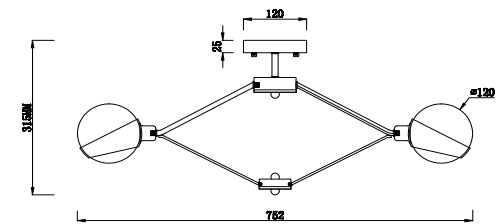

FREYA
TRADITION OF QUALITY

Instruction

FR5009CL-08CH

8 x E14 (60W)

Model: FR5009CL-08CH
Series: Silvia

Ceiling Lamps