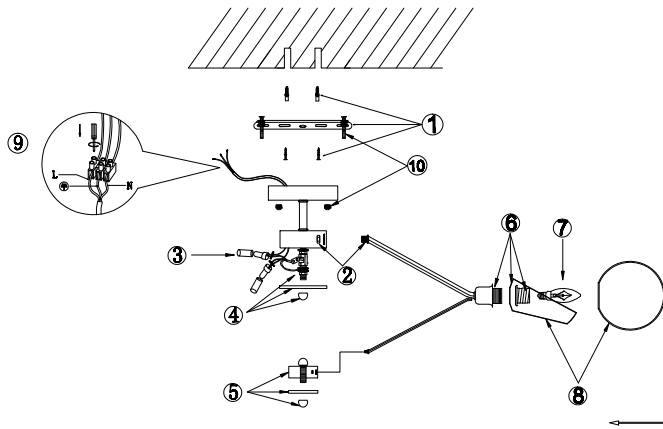

FREYA
TRADITION OF QUALITY

Instruction

FR5009CL-08CH

8 x E14 (60W)

Model: FR5009CL-08CH
Series: Silvia

Ceiling Lamps