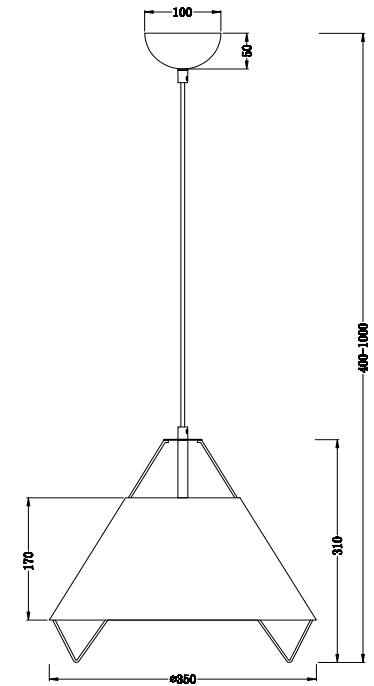

# Instruction

FR5007PL-01GR

1 x E27 (60W)

Model: FR5007PL-01GR

Series: Mimi

Ceiling Lamps