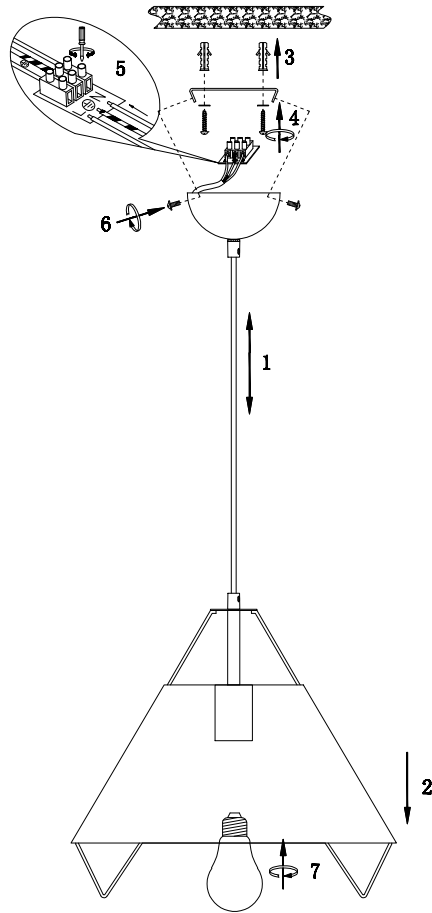

# Instruction

FR5007PL-01GR

1 x E27 (60W)

Model: FR5007PL-01GR

Series: Mimi

Ceiling Lamps