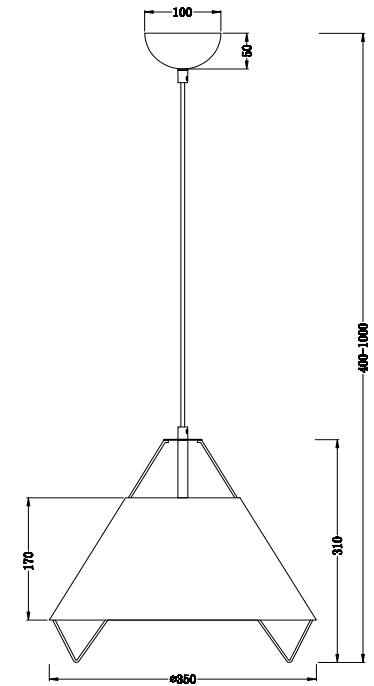

# Instruction

FR5007PL-01GN

1 x E27 (60W)

Model: FR5007PL-01GN

Series: Mimi

Ceiling Lamps