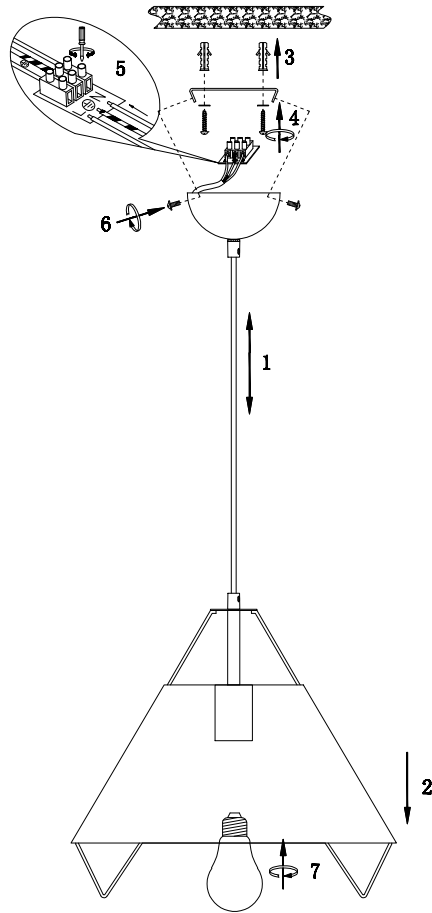

# Instruction

FR5007PL-01GN

1 x E27 (60W)

Model: FR5007PL-01GN

Series: Mimi

Ceiling Lamps