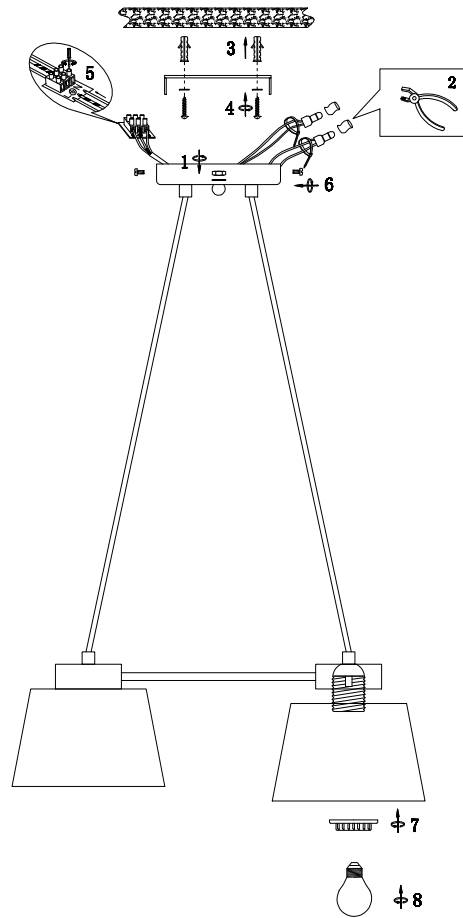

# Instruction

FR5004PL-03CH

3 x E27 (60W)

Model: FR5004PL-03CH  
Series: Barbara

Ceiling Lamps