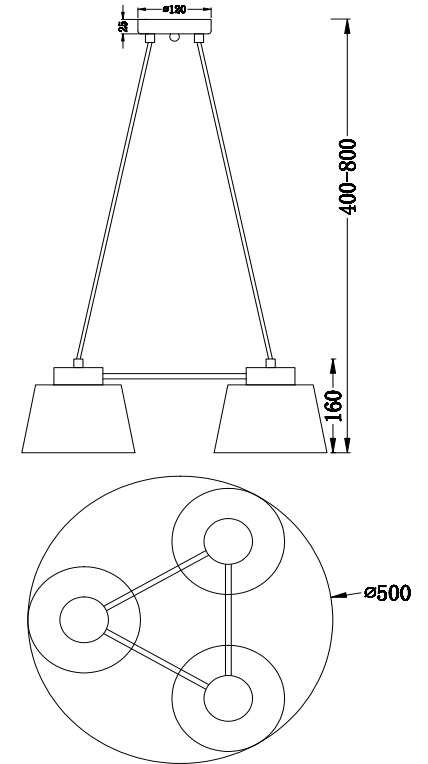

# Instruction

FR5004PL-03CH

3 x E27 (60W)

Model: FR5004PL-03CH  
Series: Barbara

Ceiling Lamps