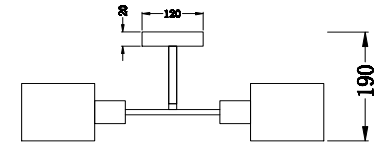

FREYA
TRADITION OF QUALITY

Instruction

FR5003CL-04N

4 x E14 (60W)

Model: FR5003CL-04N
Series: Vivian

Ceiling Lamps