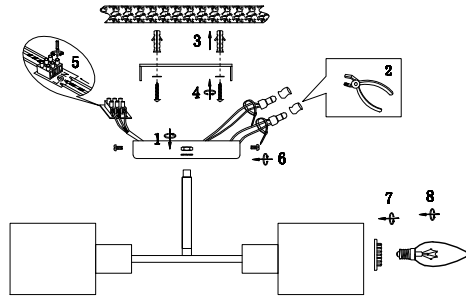

FREYA
TRADITION OF QUALITY

Instruction

FR5003CL-04N

4 x E14 (60W)

Model: FR5003CL-04N
Series: Vivian

Ceiling Lamps