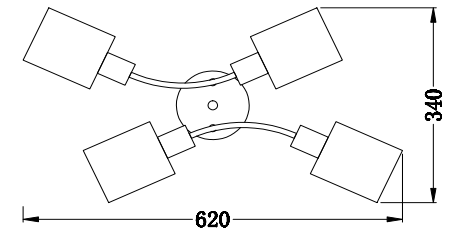

FREYA
TRADITION OF QUALITY

Instruction

FR5003CL-04N

4 x E14 (60W)

Model: FR5003CL-04N
Series: Vivian

Ceiling Lamps