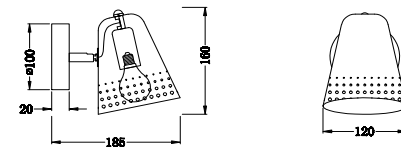

# Instruction

FR5002WL-01N

Model: FR5002WL-01N  
Series: Janet

Wall Lamps