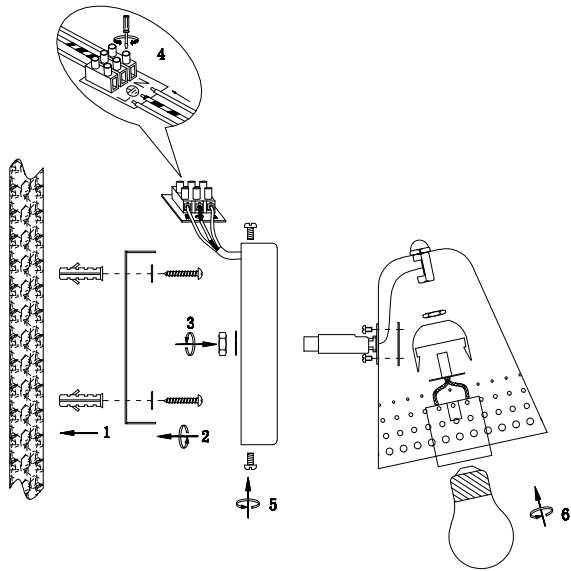

# Instruction

FR5002WL-01N

Model: FR5002WL-01N  
Series: Janet

Wall Lamps