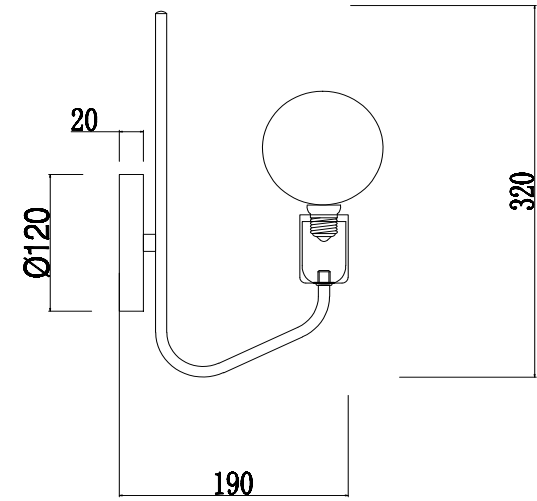

FREYA
TRADITION OF QUALITY

Instruction

FR5002WL-01B

1 x E27 (60W)

Model: FR5002WL-01B
Collection: Modern
Series: Arabella

Wall Lamps