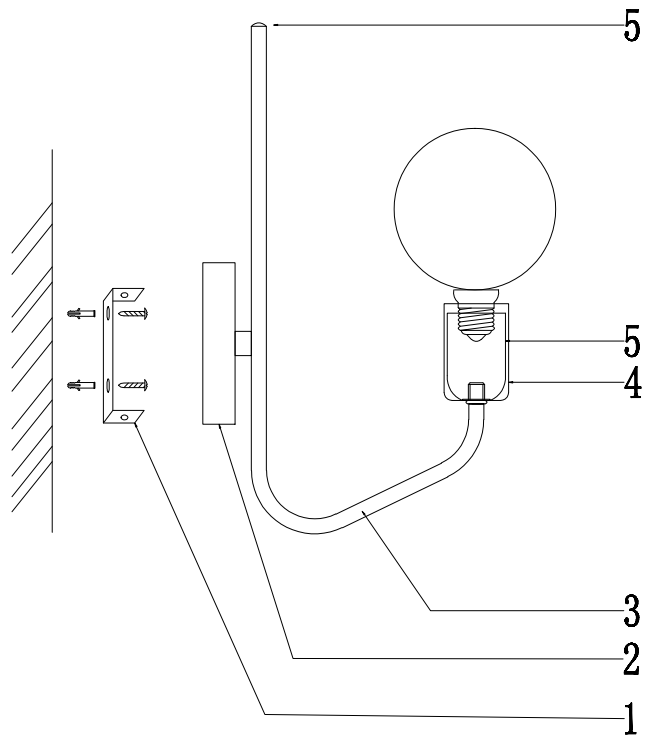

FREYA
TRADITION OF QUALITY

Instruction

FR5002WL-01B

1 x E27 (60W)

Model: FR5002WL-01B
Collection: Modern
Series: Arabella

Wall Lamps