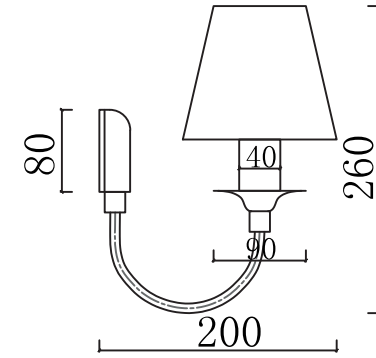

# INSTRUCTION

**MODEL:** FR4402-WL-01-BL  
SCONCE

1 X E14 (60W)

FREYA-LIGHT.COM