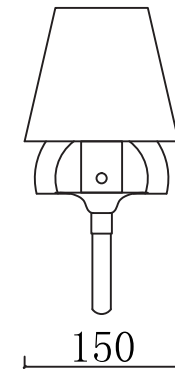

# INSTRUCTION

**MODEL:** FR4402-WL-01-BL  
SCONCE

1 X E14 (60W)

FREYA-LIGHT.COM