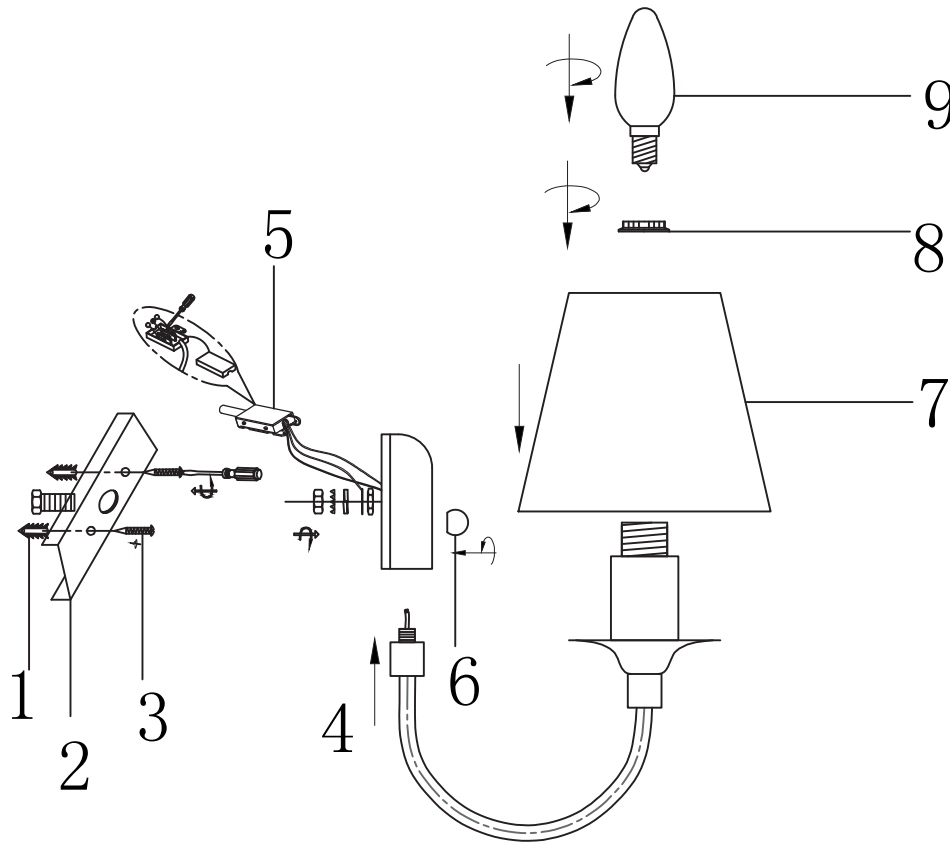

# INSTRUCTION

**MODEL:** FR4402-WL-01-BL  
SCONCE

1 X E14 (60W)

FREYA-LIGHT.COM