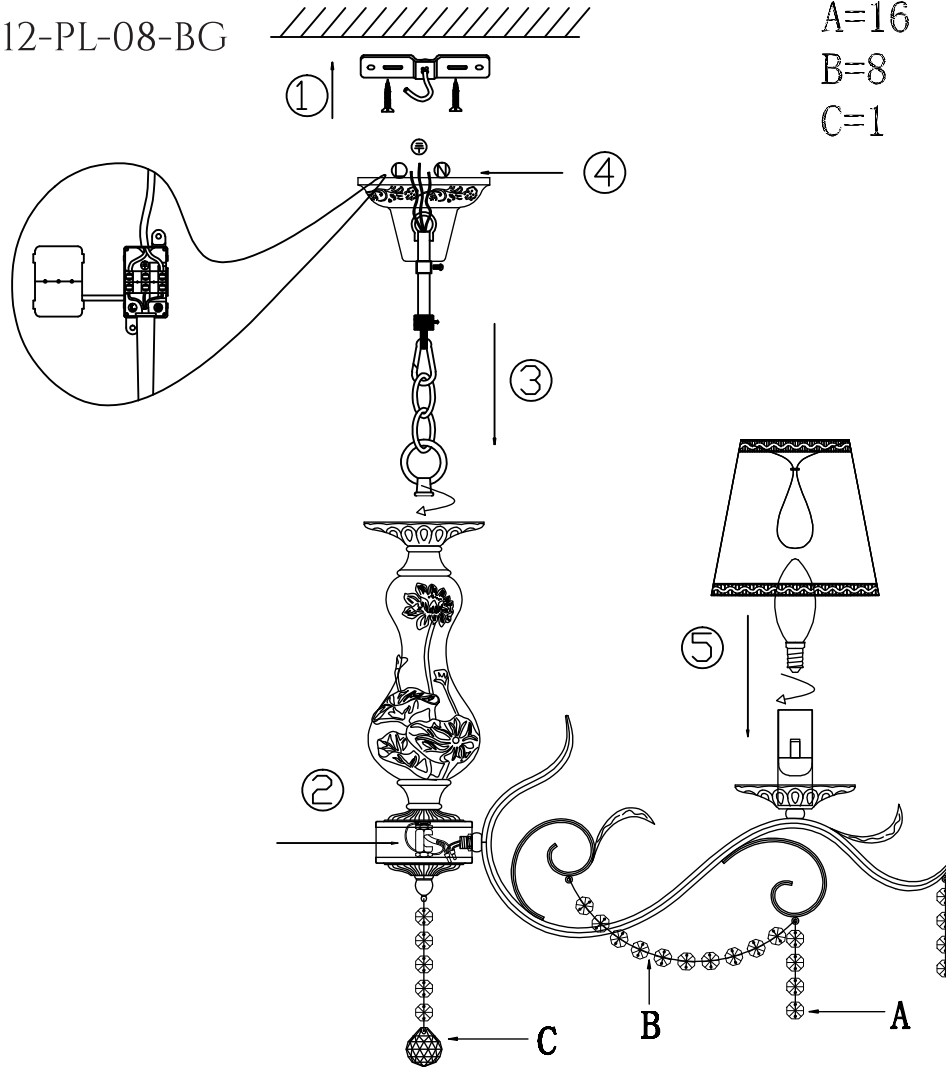

FREYA
TRADITION OF QUALITY

INSTRUCTION

MODEL: FR3612-PL-08-BG
CHANDELIER

8 X E14 (40W)

FREYA-LIGHT.COM