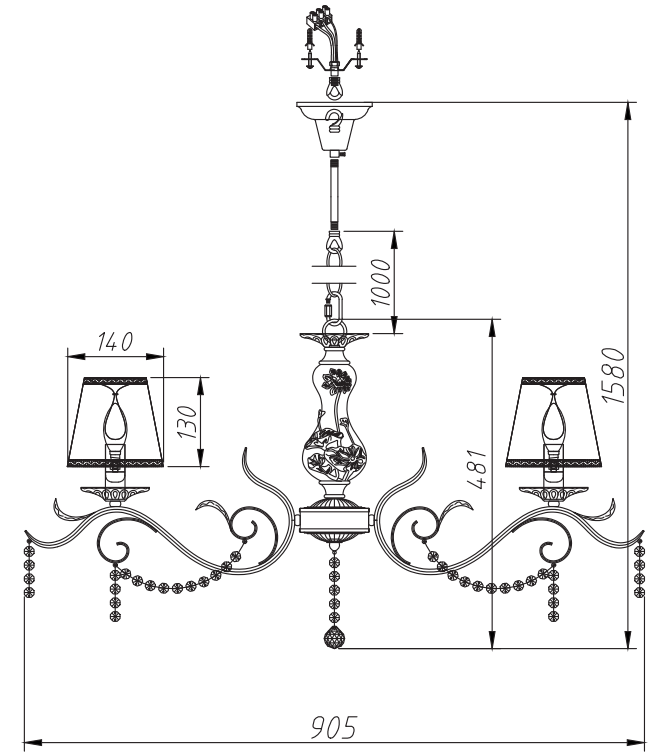

FREYA
TRADITION OF QUALITY

INSTRUCTION

MODEL: FR3612-PL-08-BG
CHANDELIER

8 X E14 (40W)

FREYA-LIGHT.COM