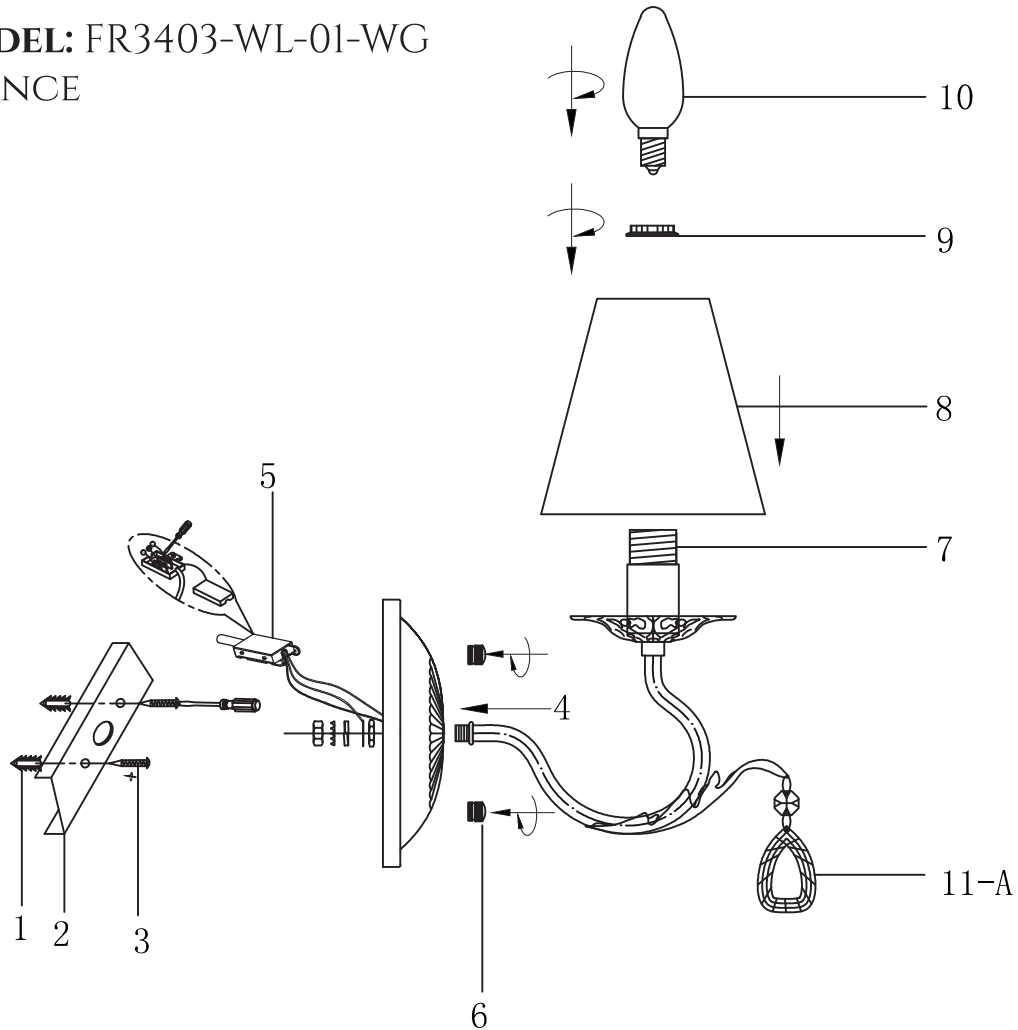

FREYA
TRADITION OF QUALITY

INSTRUCTION

MODEL: FR3403-WL-01-WG
SCONCE

1 X E14 (60W)

FREYA-LIGHT.COM