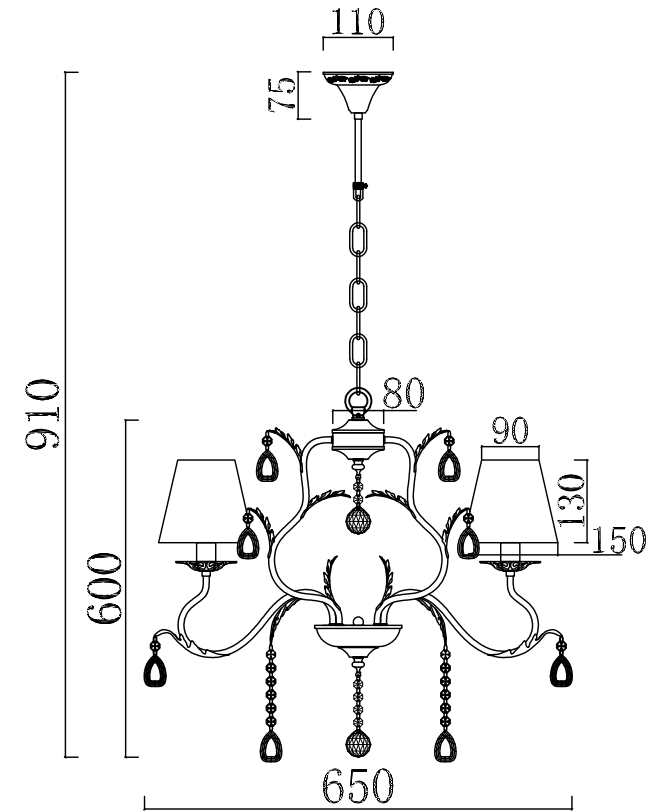

FREYA
TRADITION OF QUALITY

INSTRUCTION

MODEL: FR3403-PL-06-WG
CHANDELIER

A	B	C
12	3	6

D	E
1	1

6 X E14 (60W)

FREYA-LIGHT.COM