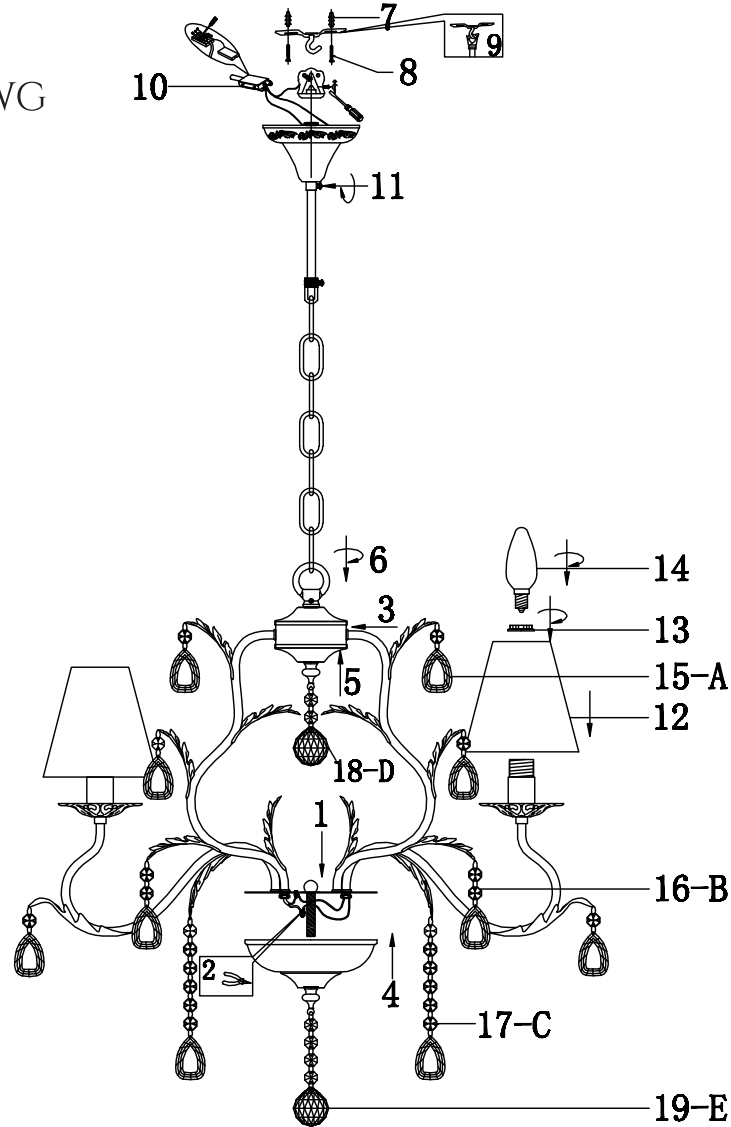

FREYA
TRADITION OF QUALITY

INSTRUCTION

MODEL: FR3403-PL-06-WG
CHANDELIER

A	B	C
12	3	6

D	E
1	1

6 X E14 (60W)

FREYA-LIGHT.COM