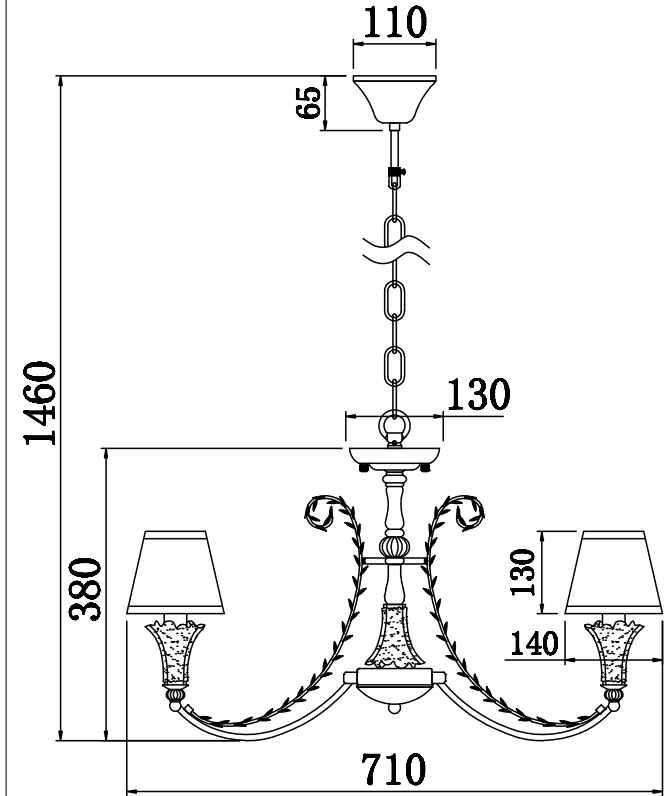

FREYA
TRADITION OF QUALITY

INSTRUCTION

MODEL: FR2984-PL-07-W
CHANDELIER

7 x E14 (60W)

FREYA-LIGHT.COM