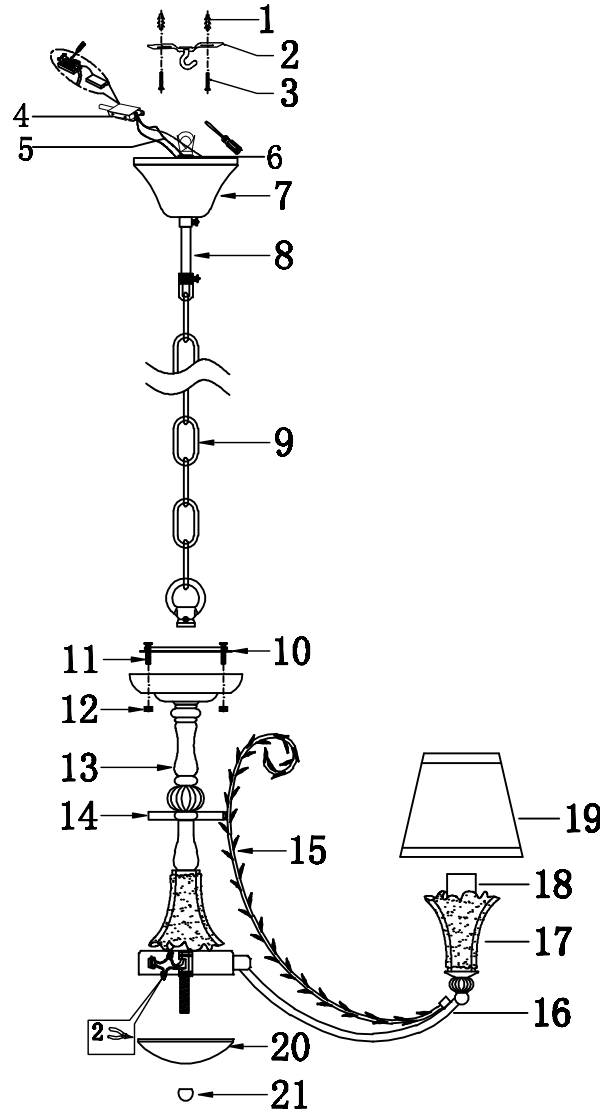

FREYA
TRADITION OF QUALITY

INSTRUCTION

MODEL: FR2984-PL-07-W
CHANDELIER

7 x E14 (60W)

FREYA-LIGHT.COM