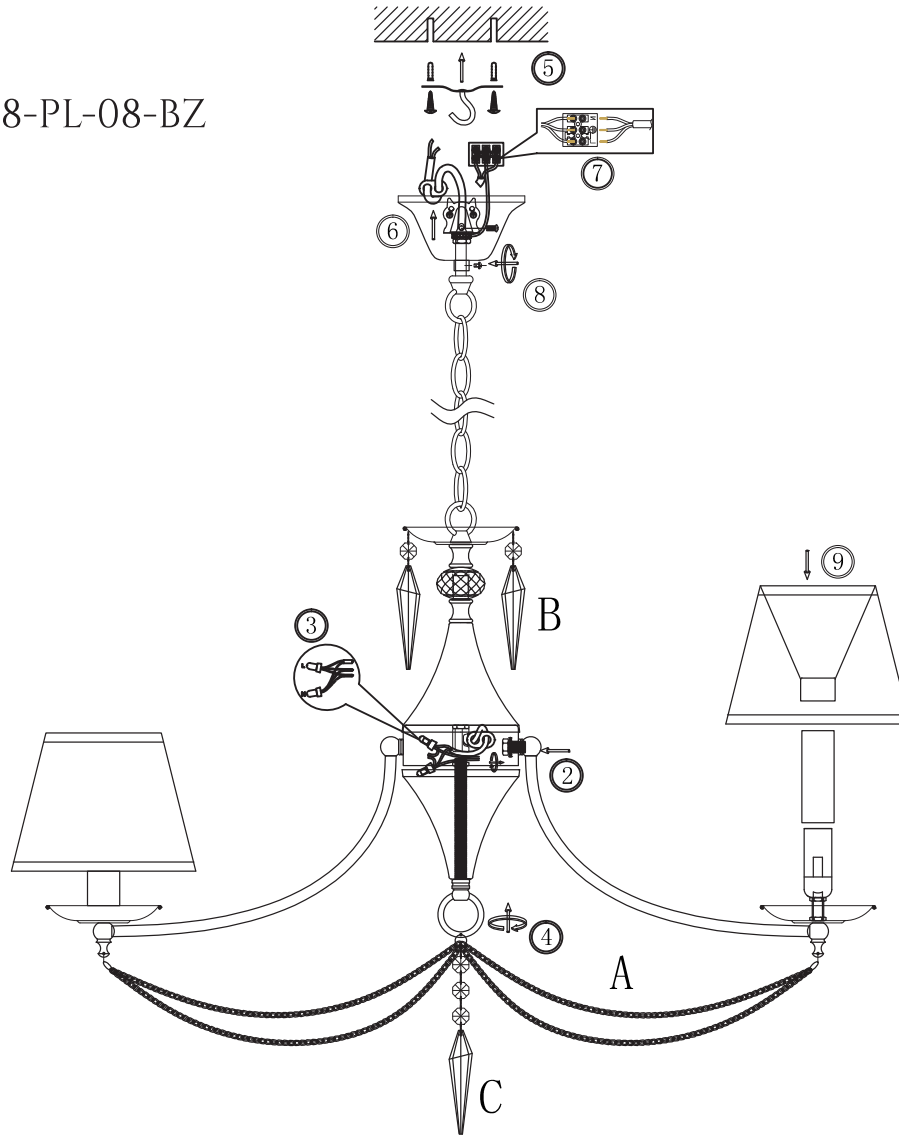

FREYA
TRADITION OF QUALITY

INSTRUCTION

MODEL: FR2908-PL-08-BZ
CHANDELIER

8 X E14 (40W)

FREYA-LIGHT.COM