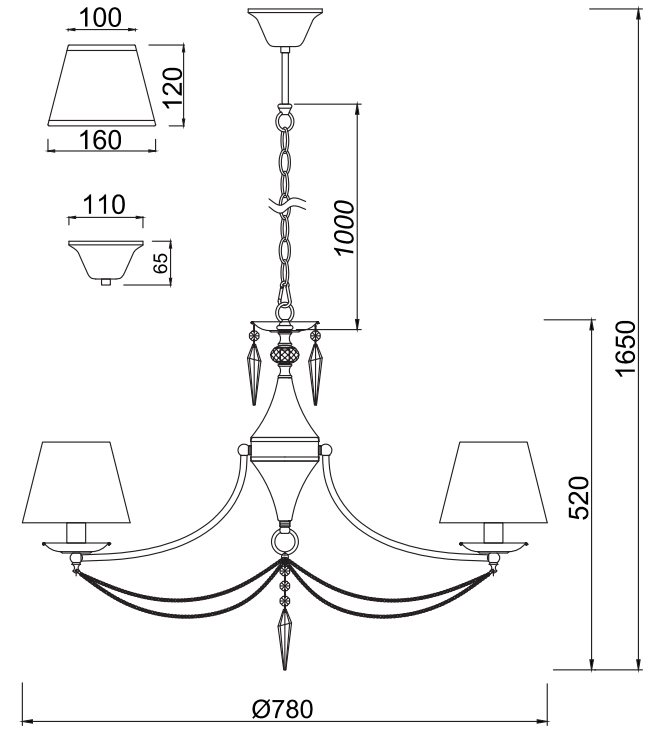

FREYA
TRADITION OF QUALITY

INSTRUCTION

MODEL: FR2908-PL-08-BZ
CHANDELIER

8 X E14 (40W)

FREYA-LIGHT.COM