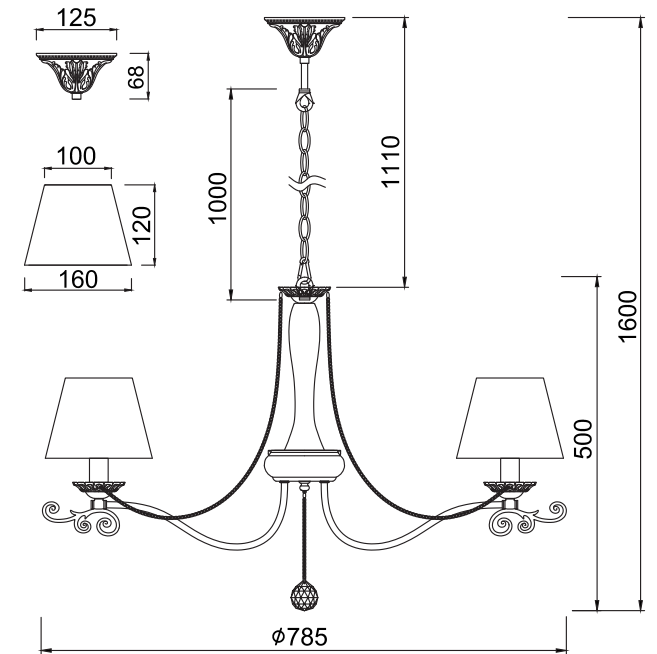

FREYA
TRADITION OF QUALITY

INSTRUCTION

MODEL: FR2759-PL-08-W
CHANDELIER

8 x E14 (40W)

FREYA-LIGHT.COM