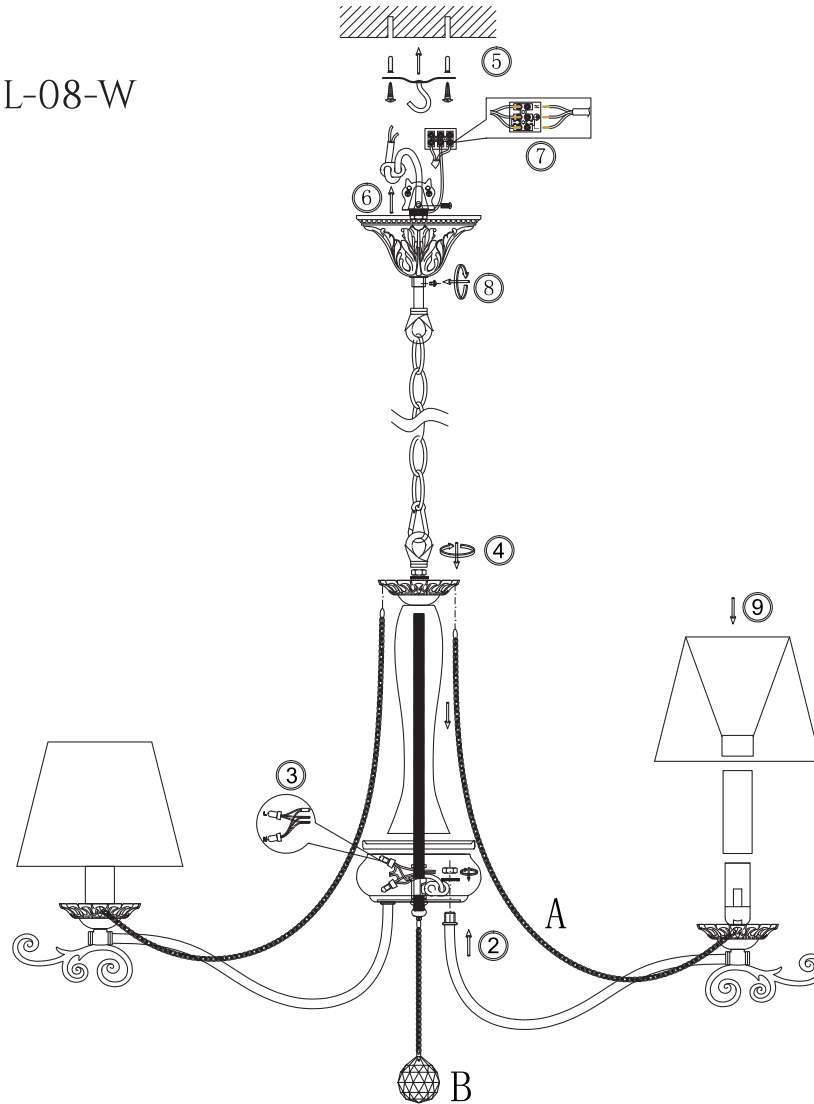

FREYA
TRADITION OF QUALITY

INSTRUCTION

MODEL: FR2759-PL-08-W
CHANDELIER

8 x E14 (40W)

FREYA-LIGHT.COM