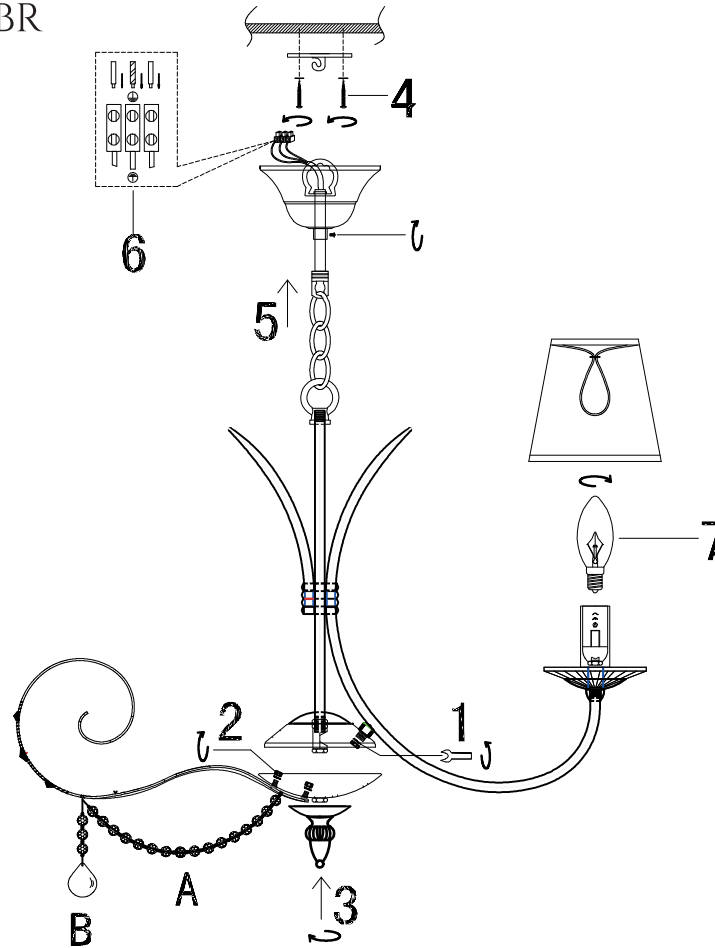

# INSTRUCTION

**MODEL:** FR2755-PL-05-BR  
**CHANDELIER**

5 x E14 (40W)

FREYA-LIGHT.COM