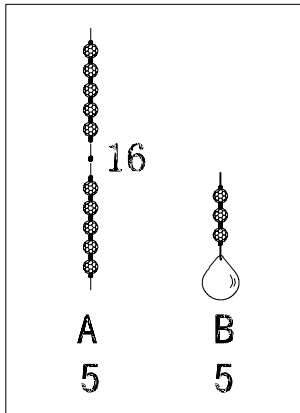

# INSTRUCTION

**MODEL:** FR2755-PL-05-BR  
**CHANDELIER**

5 x E14 (40W)

FREYA-LIGHT.COM