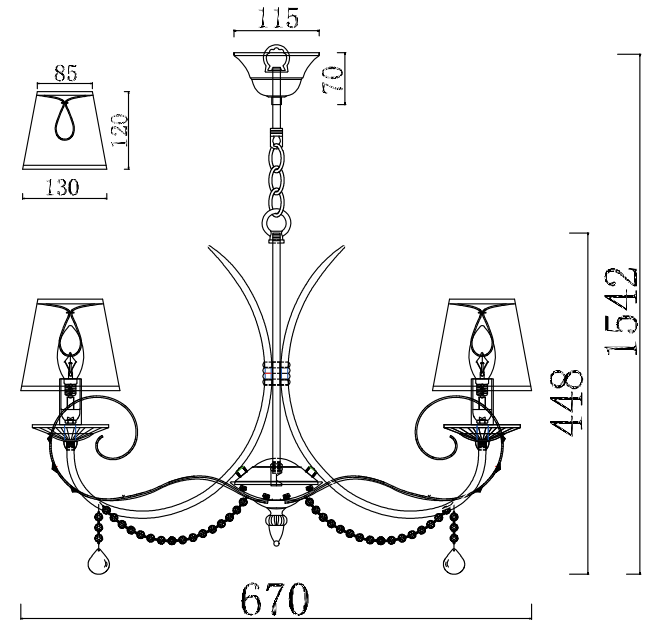

# INSTRUCTION

**MODEL:** FR2755-PL-05-BR  
**CHANDELIER**

5 x E14 (40W)

FREYA-LIGHT.COM