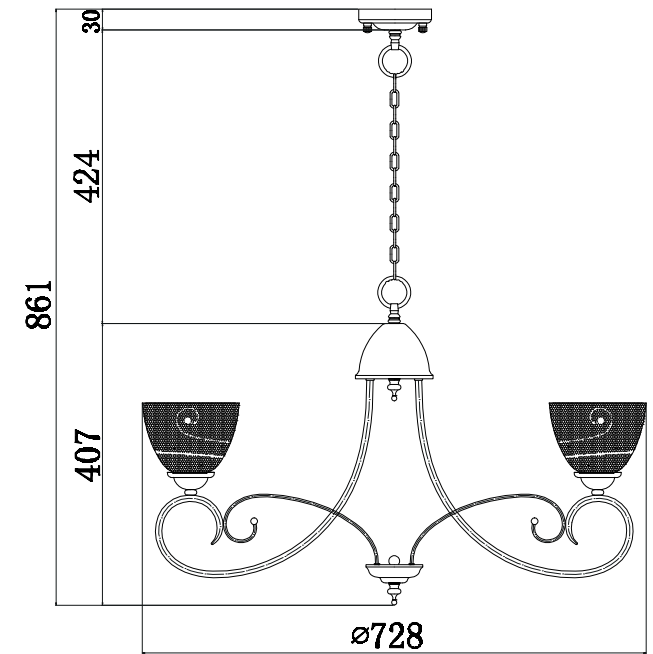

FREYA
TRADITION OF QUALITY

INSTRUCTION

MODEL: FR2753-PL-08-WG
CHANDELIER

8 x E14 (60W)

FREYA-LIGHT.COM