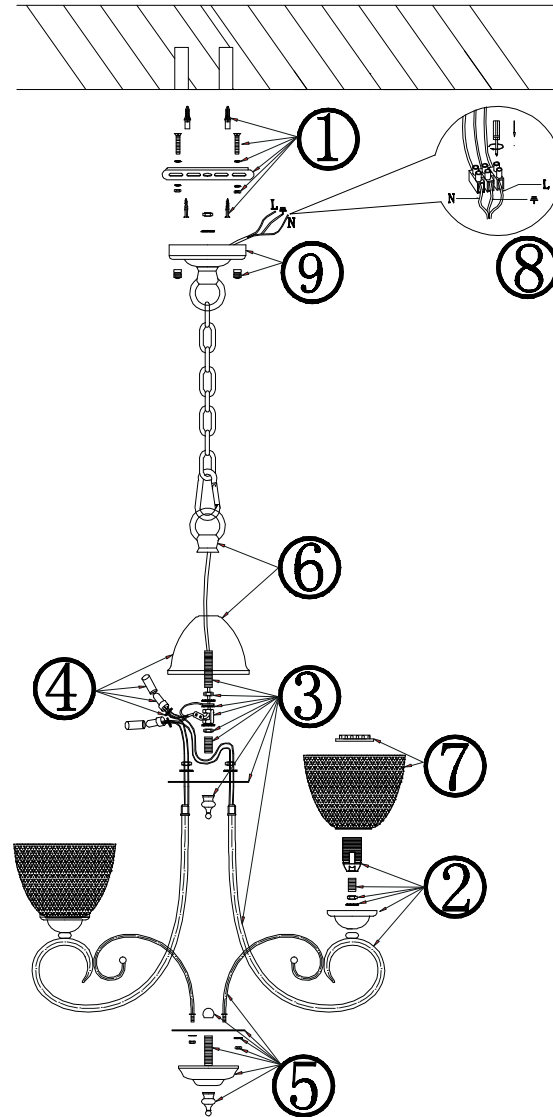

FREYA
TRADITION OF QUALITY

INSTRUCTION

MODEL: FR2753-PL-08-WG
CHANDELIER

8 x E14 (60W)

FREYA-LIGHT.COM