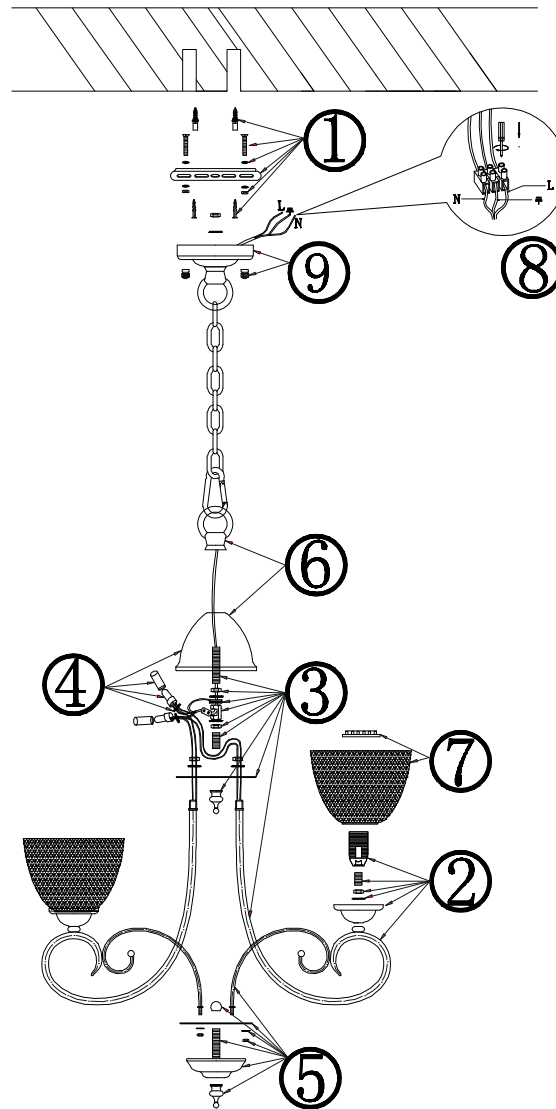

FREYA
TRADITION OF QUALITY

INSTRUCTION

MODEL: FR2753-PL-05-WG
CHANDELIER

5 X E14 (60W)

FREYA-LIGHT.COM