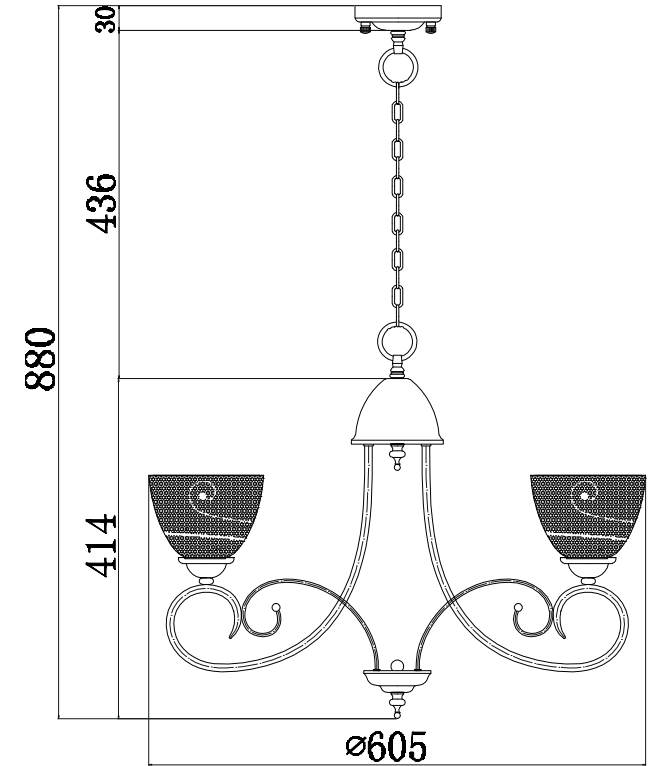

FREYA
TRADITION OF QUALITY

INSTRUCTION

MODEL: FR2753-PL-05-WG
CHANDELIER

5 X E14 (60W)

FREYA-LIGHT.COM