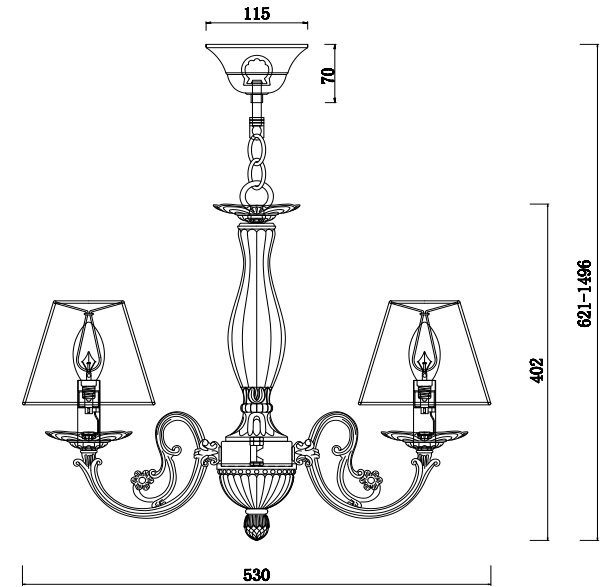

FREYA
TRADITION OF QUALITY

Instruction

FR2686PL-05W

5 x E14 (40W)

Model: FR2686PL-05W
Series: Jasmine

Ceiling Lamps