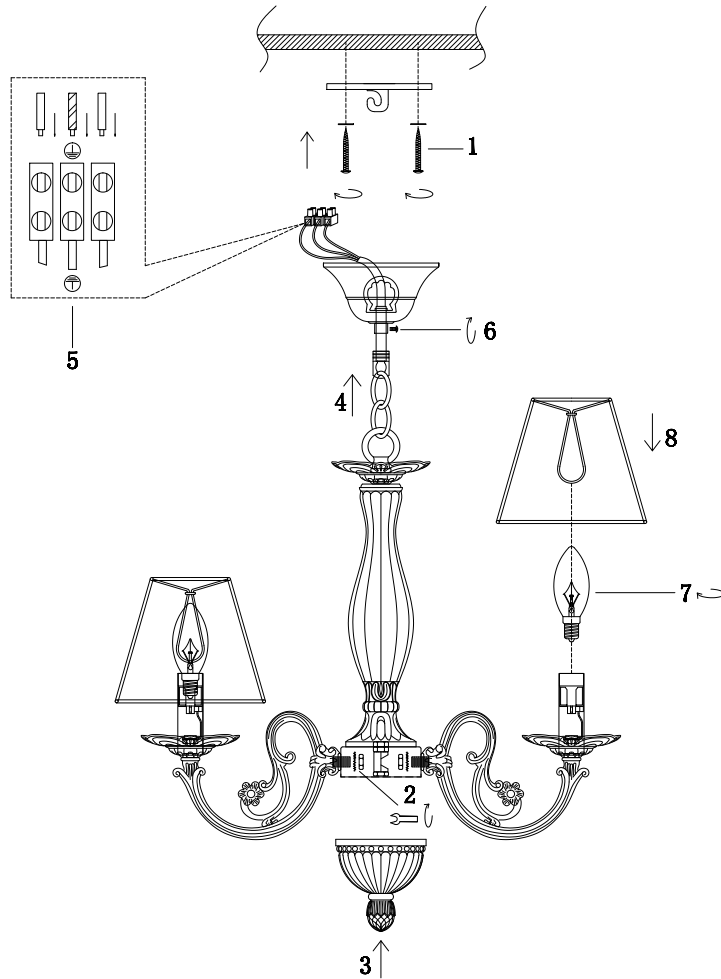

FREYA
TRADITION OF QUALITY

Instruction

FR2686PL-05W

5 x E14 (40W)

Model: FR2686PL-05W
Series: Jasmine

Ceiling Lamps