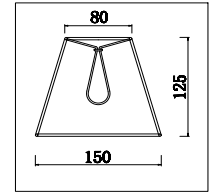

FREYA
TRADITION OF QUALITY

Instruction

FR2686PL-05W

5 x E14 (40W)

Model: FR2686PL-05W
Series: Jasmine

Ceiling Lamps