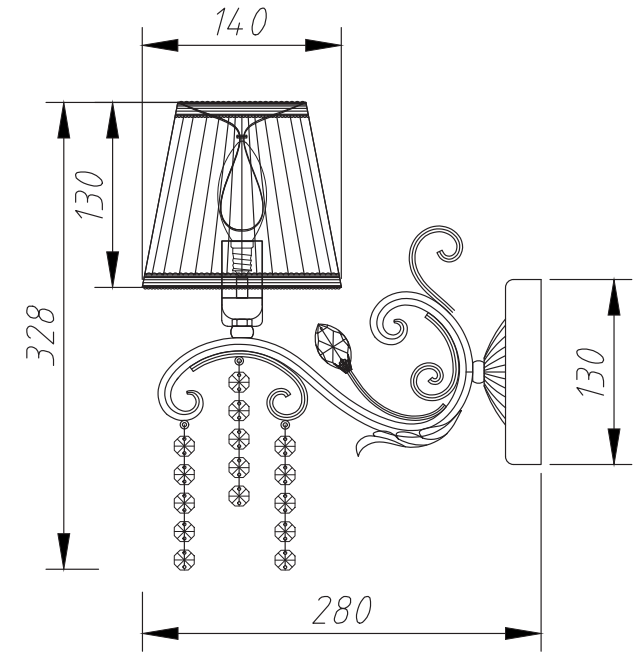

FREYA
TRADITION OF QUALITY

INSTRUCTION

MODEL: FR2613-WL-01-W
SCONCE

A=3

1 X E14 (40W)

FREYA-LIGHT.COM