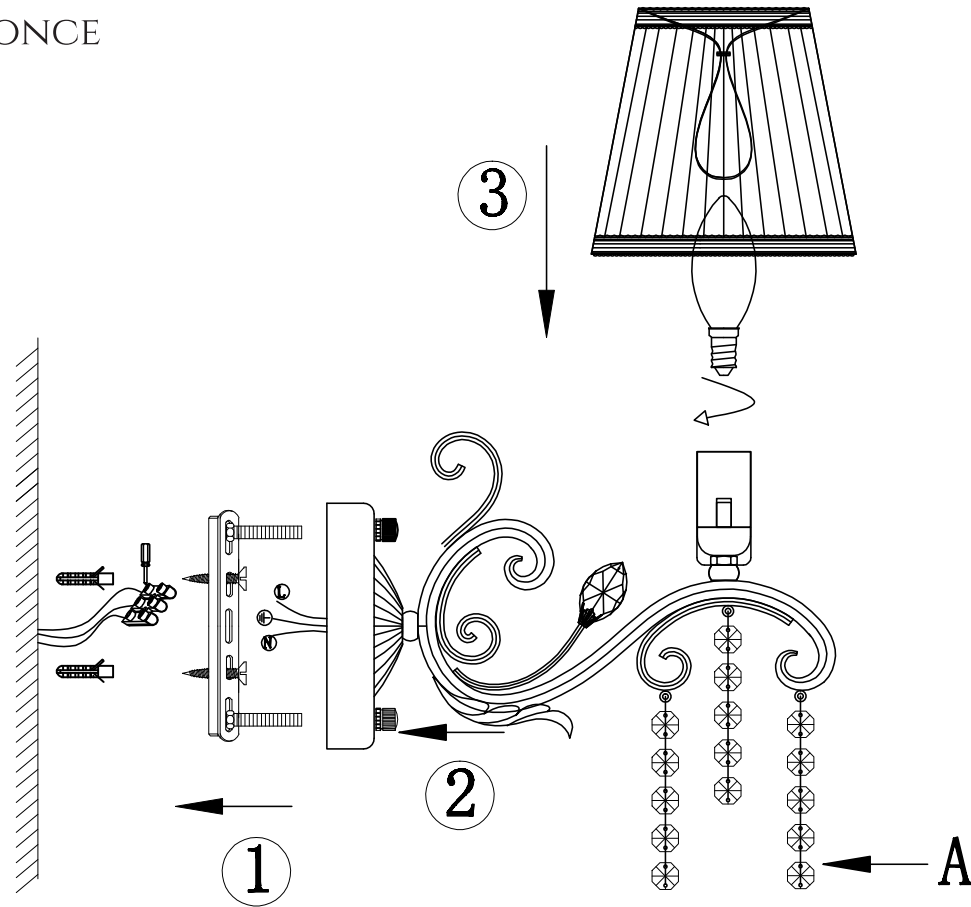

FREYA
TRADITION OF QUALITY

INSTRUCTION

MODEL: FR2613-WL-01-W
SCONCE

A=3

1 X E14 (40W)

FREYA-LIGHT.COM