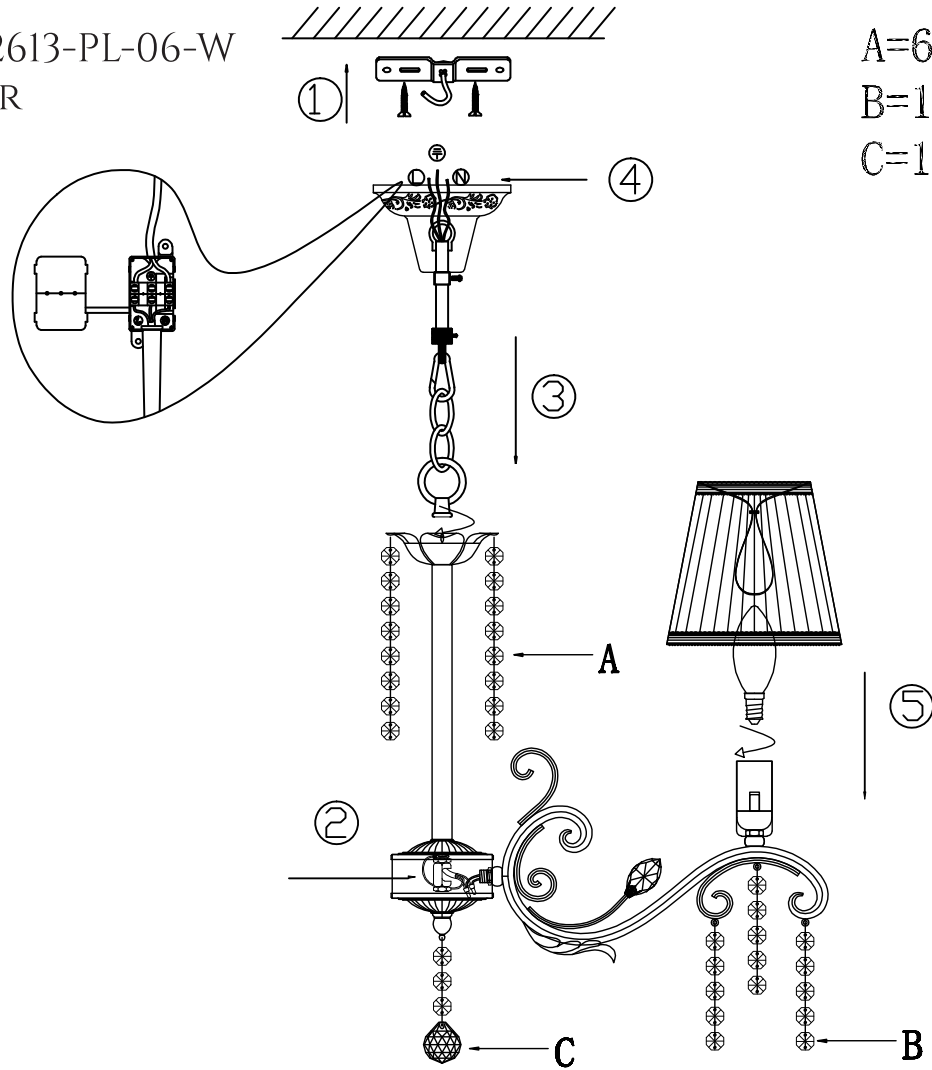

FREYA
TRADITION OF QUALITY

INSTRUCTION

MODEL: FR2613-PL-06-W
CHANDELIER

6 X E14 (40W)

FREYA-LIGHT.COM