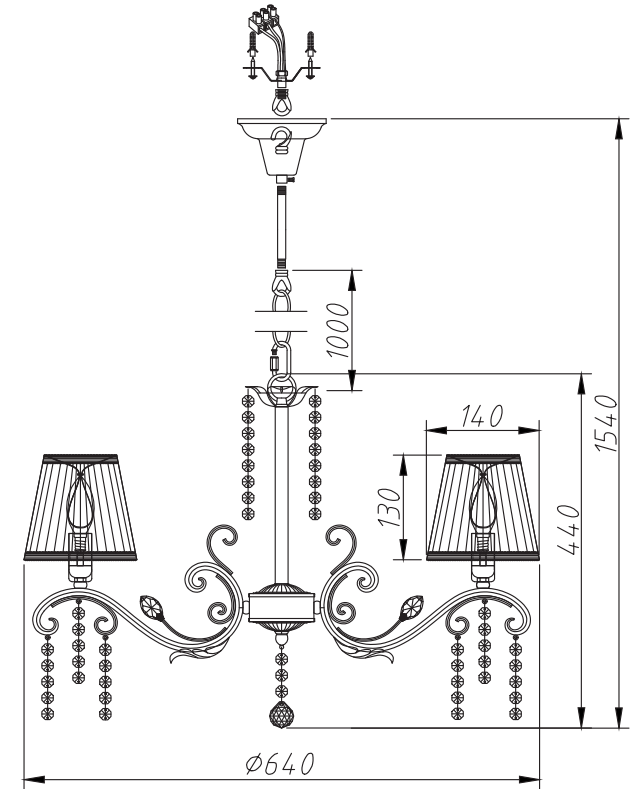

FREYA
TRADITION OF QUALITY

INSTRUCTION

MODEL: FR2613-PL-06-W
CHANDELIER

6 X E14 (40W)

FREYA-LIGHT.COM