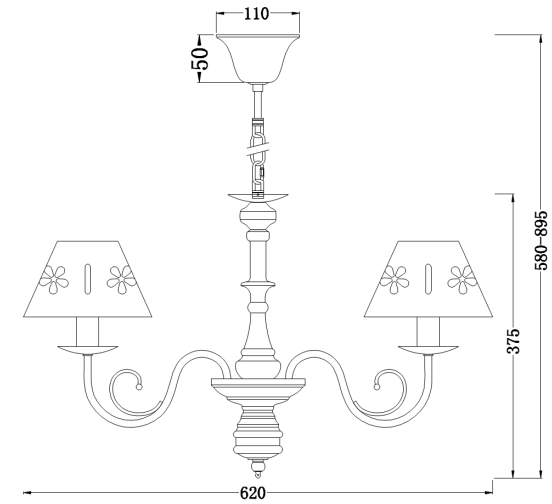

# INSTRUCTION

**Model:** FR2537PL-05W

**Chandelier**

5 x E14 (60W)

FREYA-LIGHT.COM