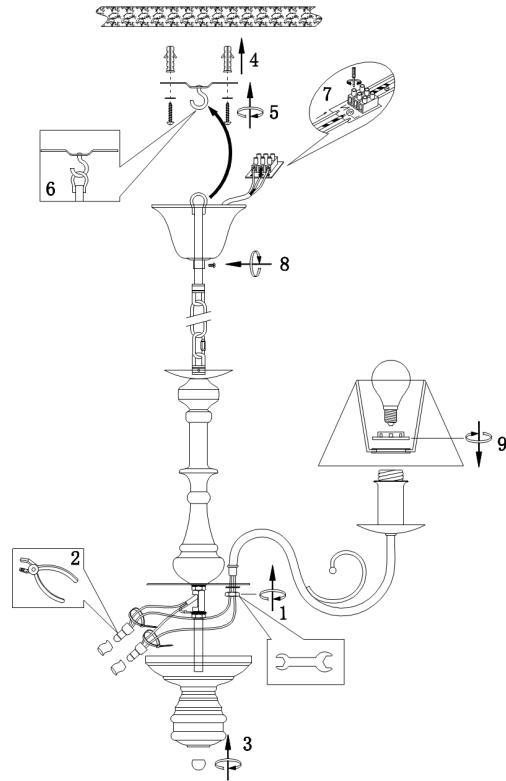

# INSTRUCTION

**Model:** FR2537PL-05W

**Chandelier**

5 x E14 (60W)

FREYA-LIGHT.COM