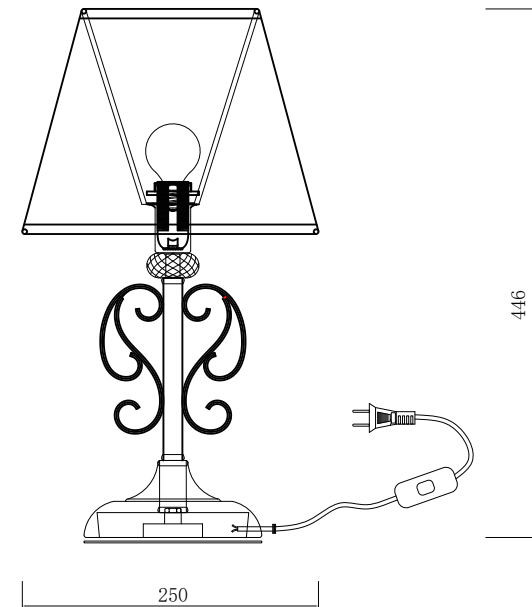

FREYA
TRADITION OF QUALITY

INSTRUCTION

Model: FR2405-TL-01-BS
TABLE LAMP

1 X E14 (40W)

FREYA-LIGHT.COM