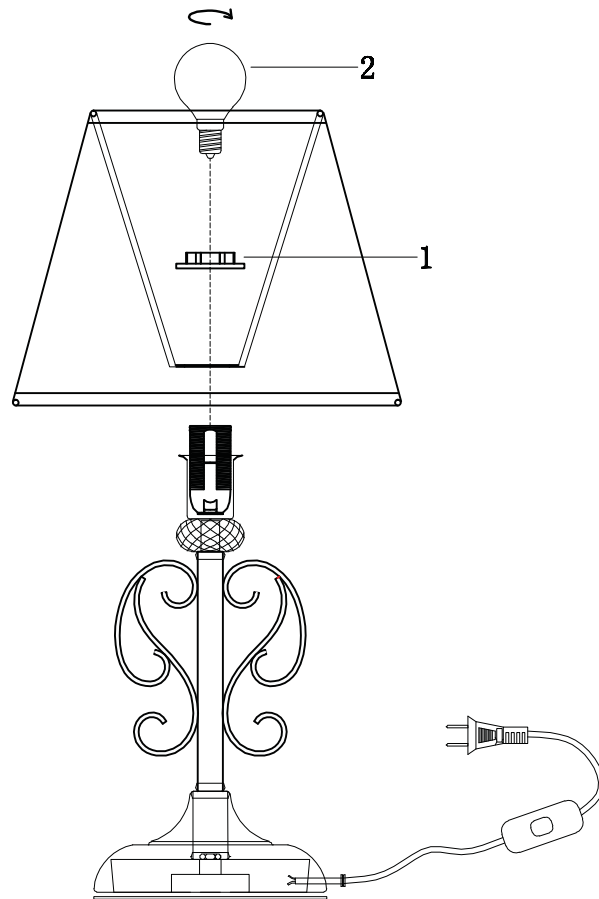

FREYA
TRADITION OF QUALITY

INSTRUCTION

Model: FR2405-TL-01-BS
TABLE LAMP

1 X E14 (40W)

FREYA-LIGHT.COM