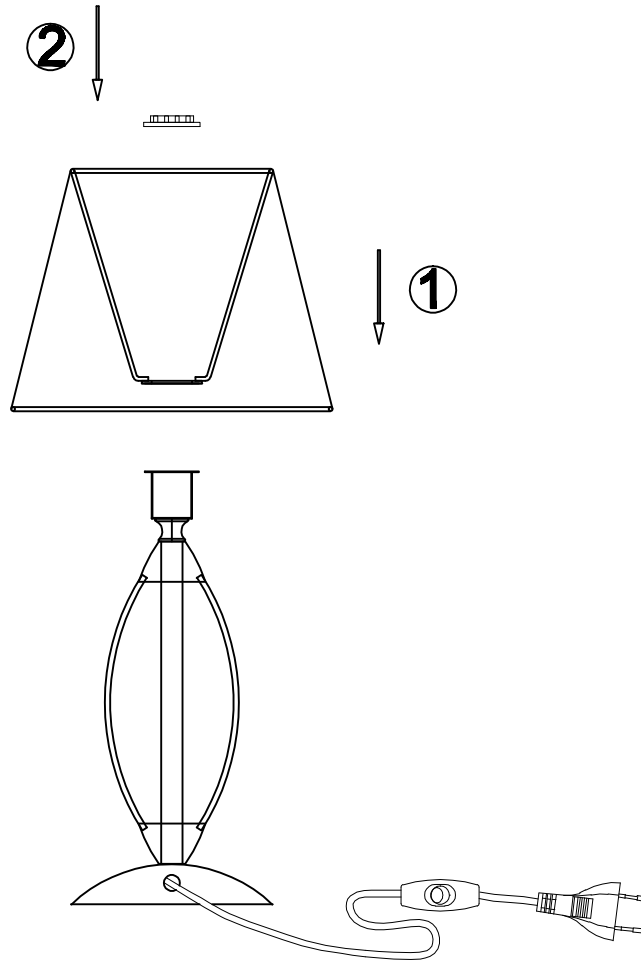

# INSTRUCTION

**MODEL:** FR2327-TL-11-BG  
TABLE LAMP

1 X E14 (40W)

FREYA-LIGHT.COM