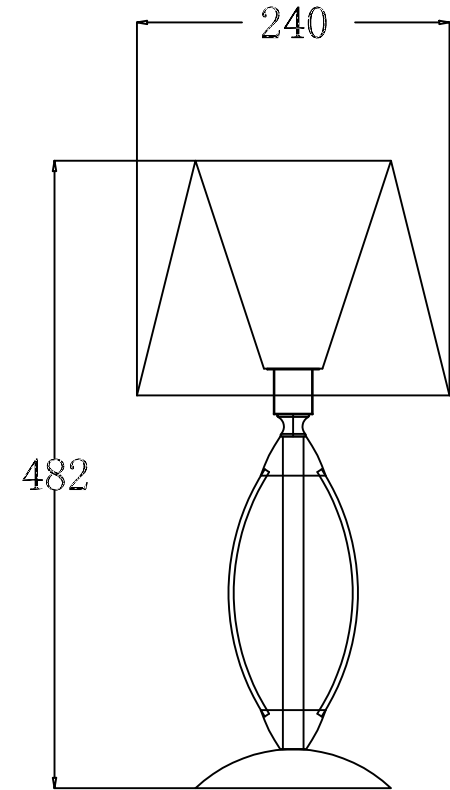

# INSTRUCTION

**MODEL:** FR2327-TL-11-BG  
TABLE LAMP

1 X E14 (40W)

FREYA-LIGHT.COM