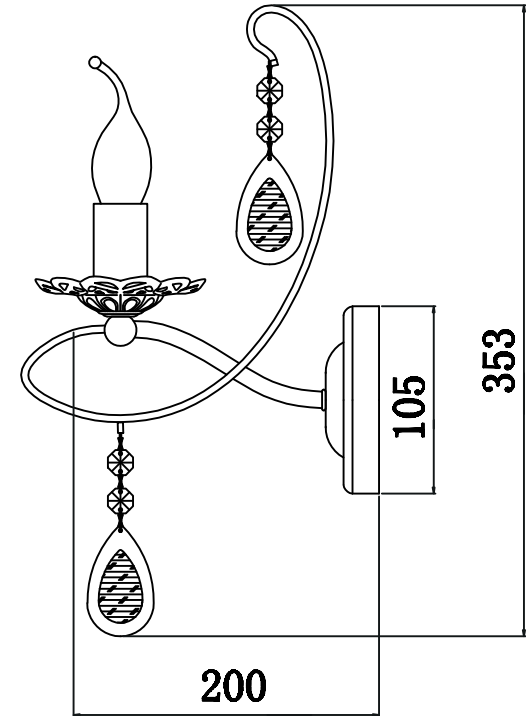

FREYA
TRADITION OF QUALITY

INSTRUCTION

MODEL: FR2320-WL-01-WG
WALL LAMP

1 X E14 (60W)

FREYA-LIGHT.COM