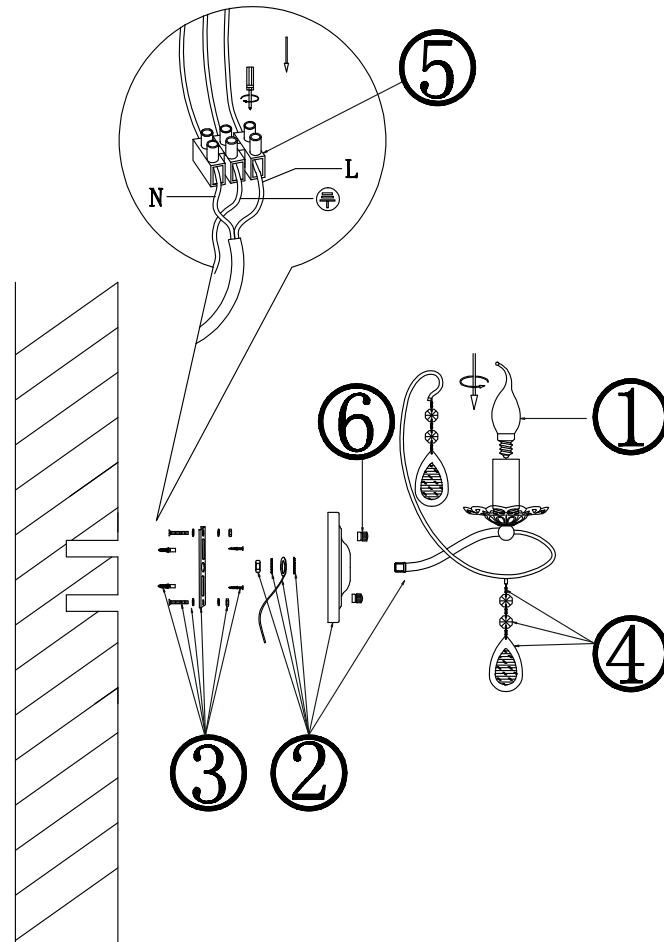

FREYA
TRADITION OF QUALITY

INSTRUCTION

MODEL: FR2320-WL-01-WG
WALL LAMP

1 X E14 (60W)

FREYA-LIGHT.COM