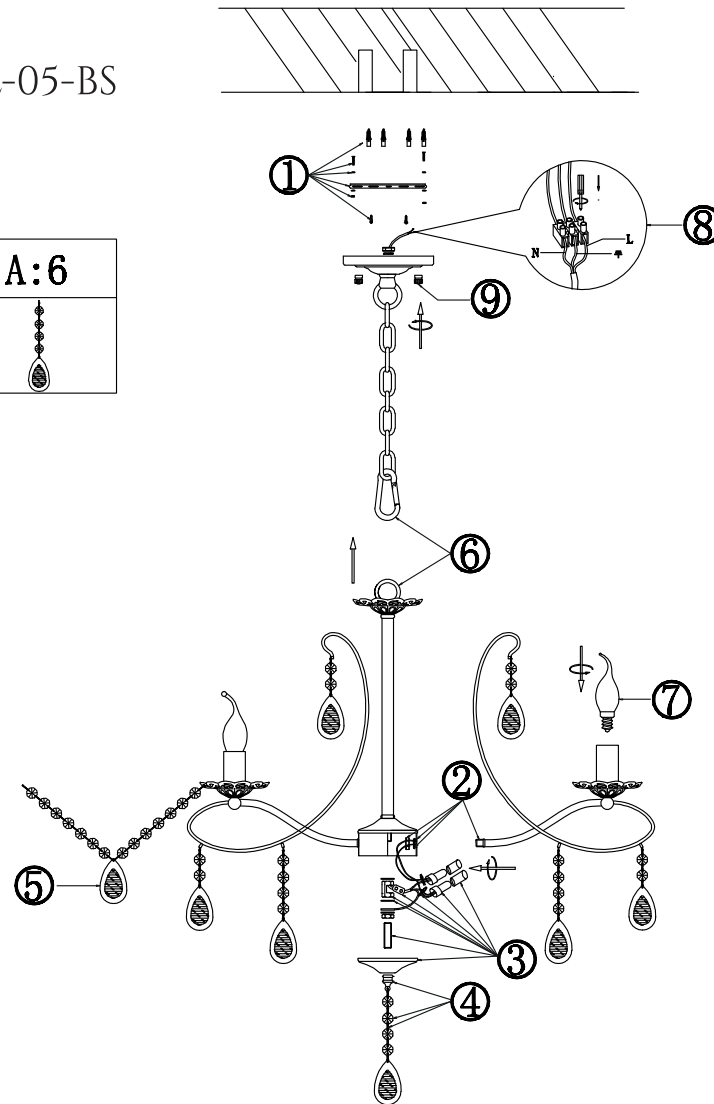

FREYA
TRADITION OF QUALITY

INSTRUCTION

MODEL: FR2320-PL-05-BS
PENDANT LAMP

| | | |
|-----|------|-----|
| C:5 | B:10 | A:6 |
| | | |

5 x E14 (60W)

FREYA-LIGHT.COM