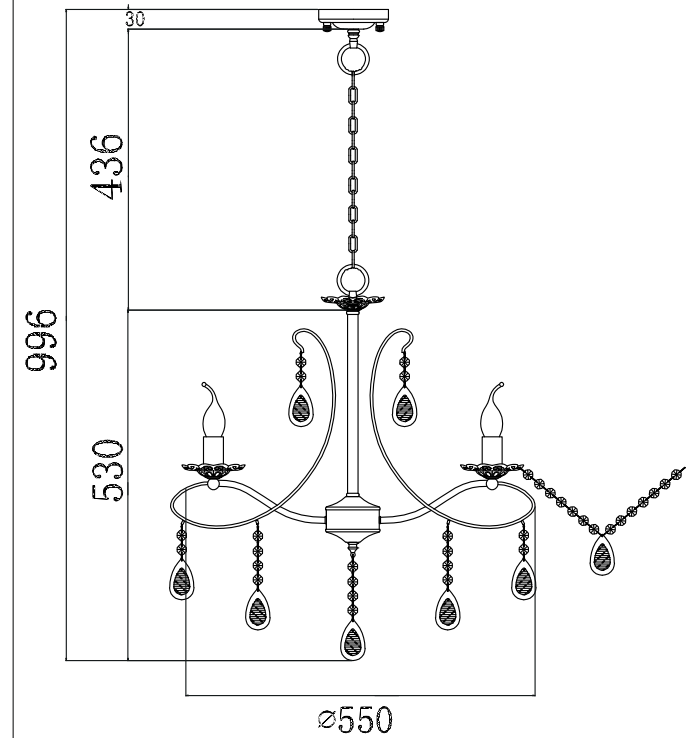

FREYA
TRADITION OF QUALITY

INSTRUCTION

MODEL: FR2320-PL-05-BS
PENDANT LAMP

| | | |
|-----|------|-----|
| C:5 | B:10 | A:6 |
| | | |

5 x E14 (60W)

FREYA-LIGHT.COM