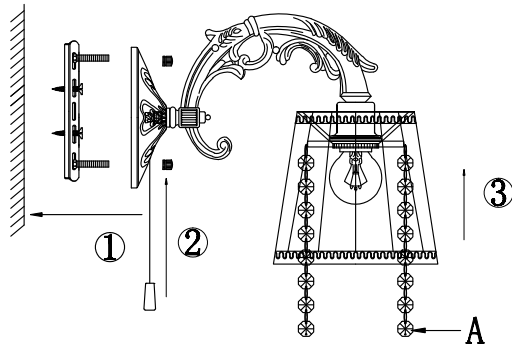

# Instruction

FR2220WL-01W

A=8

1 x E14 (40W)

Model: FR2220WL-01W  
Series: Omela

Wall Lamps