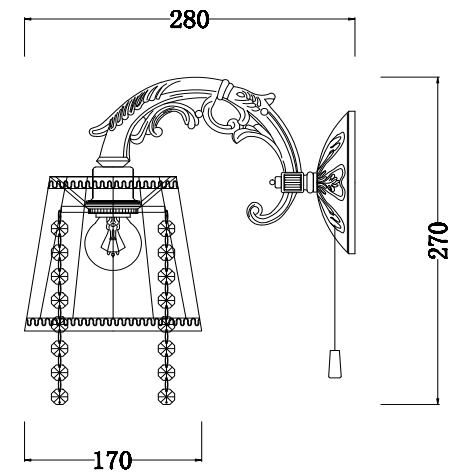

# Instruction

FR2220WL-01W

A=8

1 x E14 (40W)

Model: FR2220WL-01W  
Series: Omela

Wall Lamps