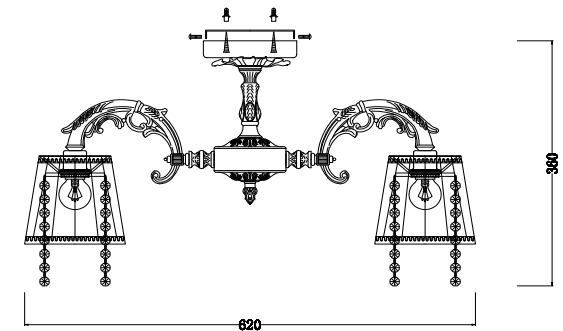

# Instruction

FR2220CL-05W

5 x E14 (40W)

Model: FR2220CL-05W

Series: Omela

Ceiling Lamps