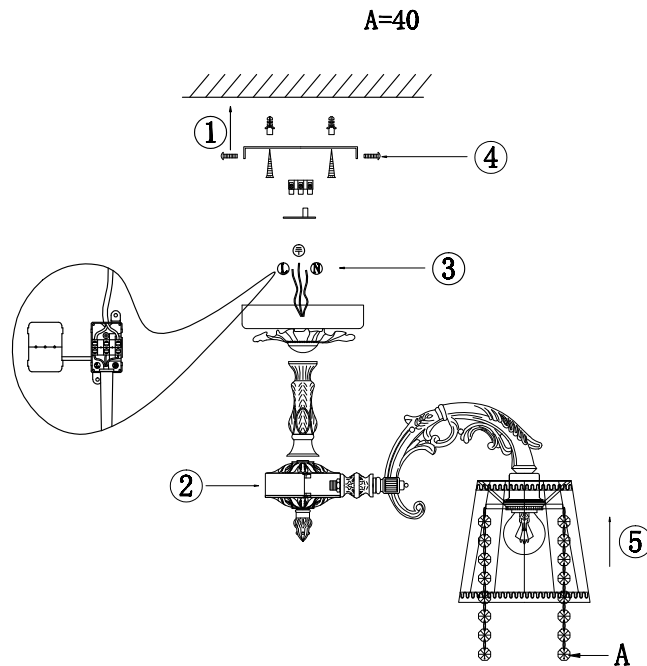

# Instruction

FR2220CL-05W

5 x E14 (40W)

Model: FR2220CL-05W

Series: Omela

Ceiling Lamps