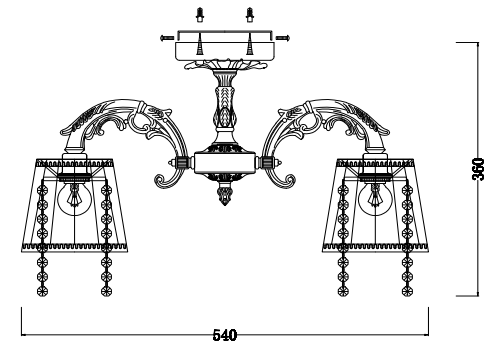

FREYA
TRADITION OF QUALITY

Instruction

FR2220CL-03W

3 x E14 (40W)

Model: FR2220CL-03W

Series: Omela

Ceiling Lamps