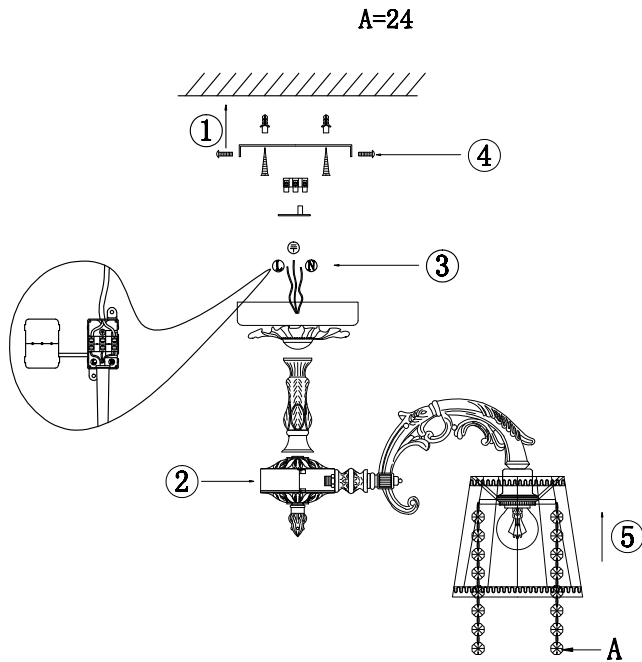

FREYA
TRADITION OF QUALITY

Instruction

FR2220CL-03W

3 x E14 (40W)

Model: FR2220CL-03W

Series: Omela

Ceiling Lamps