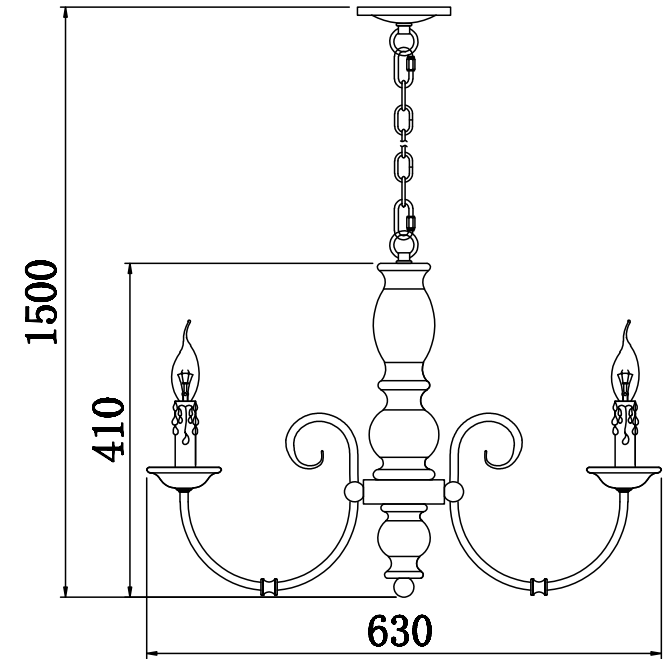

FREYA
TRADITION OF QUALITY

INSTRUCTION

MODEL: FR2170-PL-06-BR
CHANDELIER

6 X E14 (60W)

FREYA-LIGHT.COM