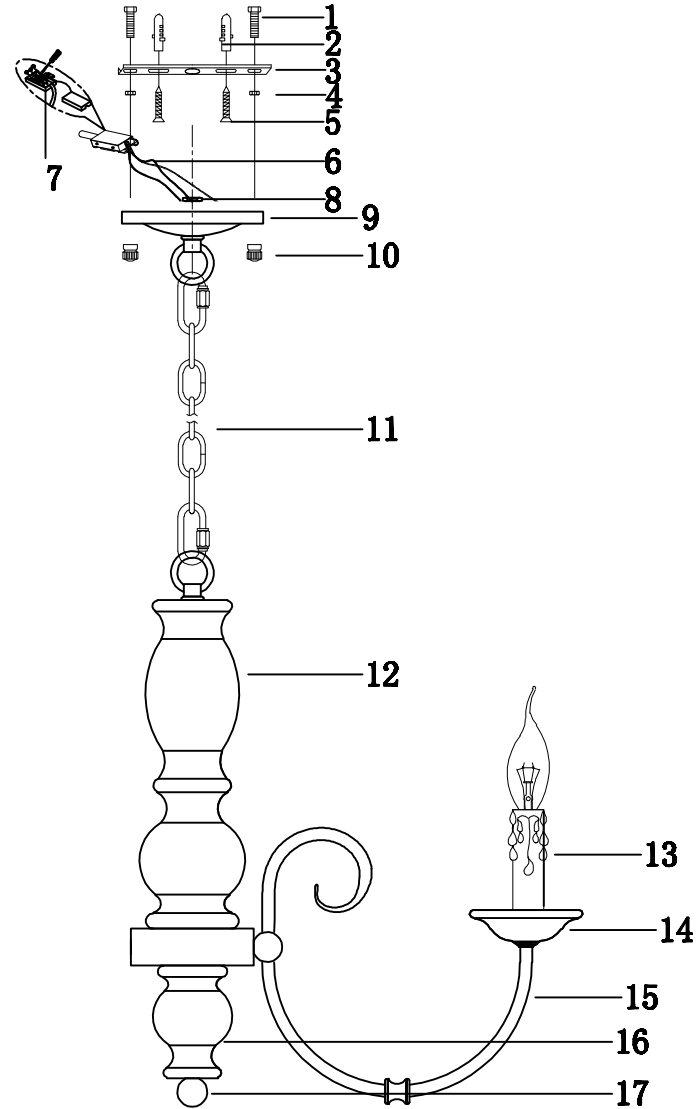

FREYA
TRADITION OF QUALITY

INSTRUCTION

MODEL: FR2170-PL-06-BR
CHANDELIER

6 X E14 (60W)

FREYA-LIGHT.COM