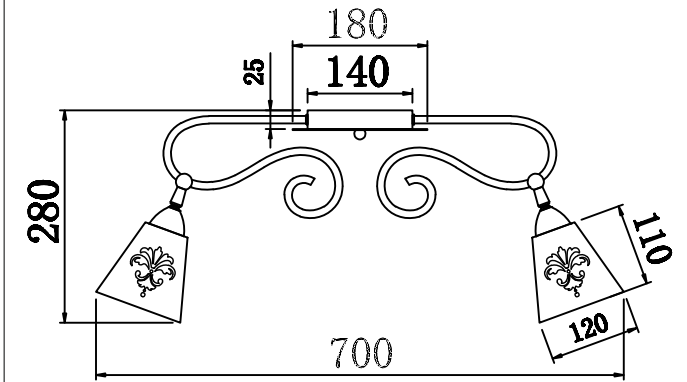

FREYA
TRADITION OF QUALITY

INSTRUCTION

MODEL: FR2062-PL-07-G
CHANDELIER

7 x E14 (60W)

FREYA-LIGHT.COM