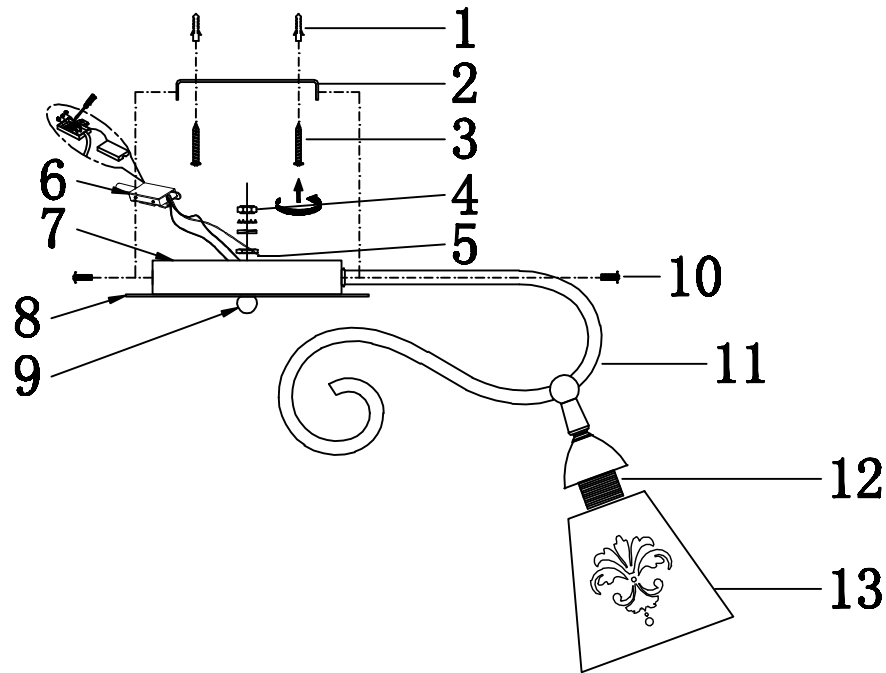

FREYA
TRADITION OF QUALITY

INSTRUCTION

MODEL: FR2062-PL-07-G
CHANDELIER

7 x E14 (60W)

FREYA-LIGHT.COM