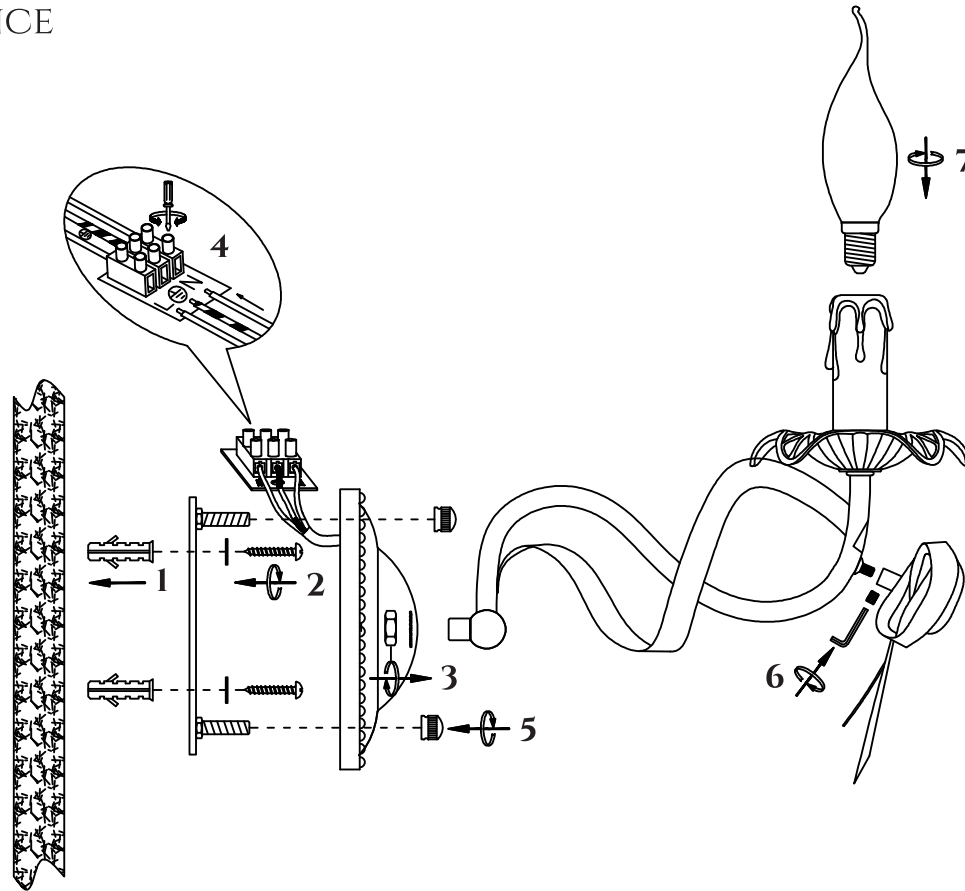

# INSTRUCTION

**MODEL:** FR2045-WL-01-WG  
SCONCE

1 X E14 (60W)

FREYA-LIGHT.COM