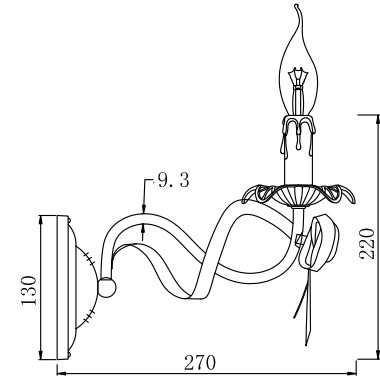

# INSTRUCTION

**MODEL:** FR2045-WL-01-WG  
SCONCE

1 X E14 (60W)

FREYA-LIGHT.COM