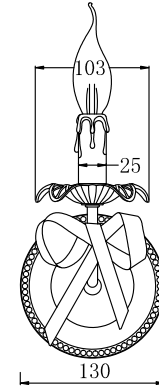

# INSTRUCTION

**MODEL:** FR2045-WL-01-WG  
SCONCE

1 X E14 (60W)

FREYA-LIGHT.COM