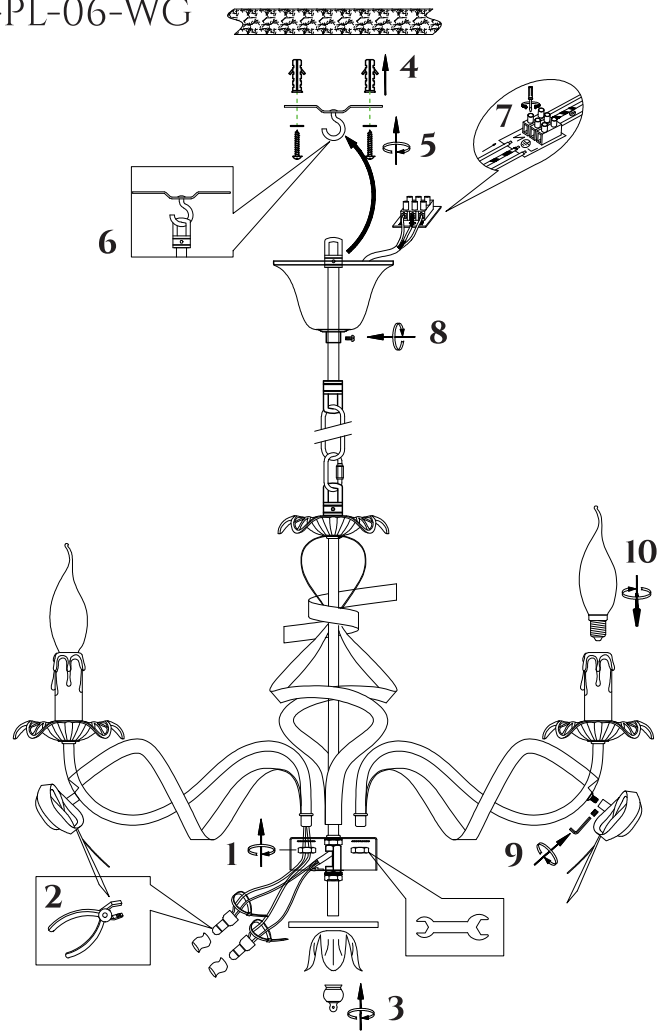

FREYA
TRADITION OF QUALITY

INSTRUCTION

MODEL: FR2045-PL-06-WG
CHANDELIER

6 X E14 (60W)

FREYA-LIGHT.COM