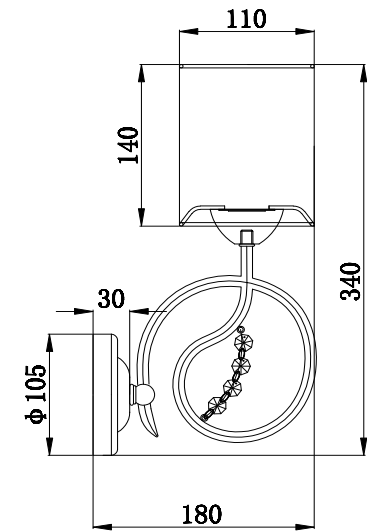

FREYA
TRADITION OF QUALITY

Instruction

FR2036WL-01G

1 x E14 (40W)

Model: FR2036WL-01G
Series: Bonadonna

Wall Lamps