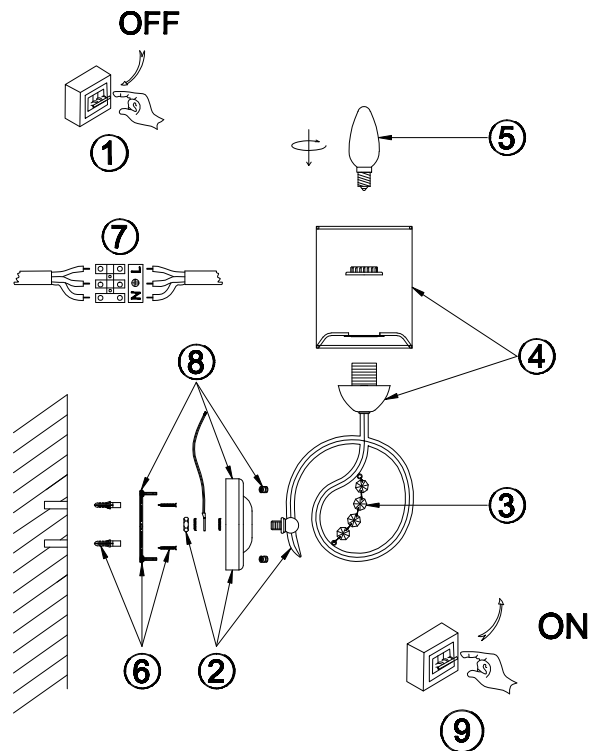

FREYA
TRADITION OF QUALITY

Instruction

FR2036WL-01G

1 x E14 (40W)

Model: FR2036WL-01G
Series: Bonadonna

Wall Lamps