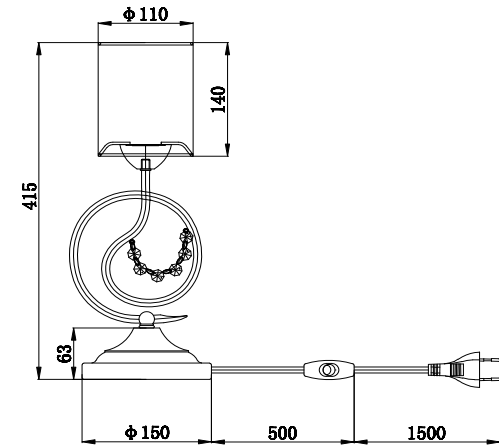

# Instruction

FR2036TL-01G

1 x E14 (40W)

Model: FR2036TL-01G  
Series: Bonadonna

Table Lamps