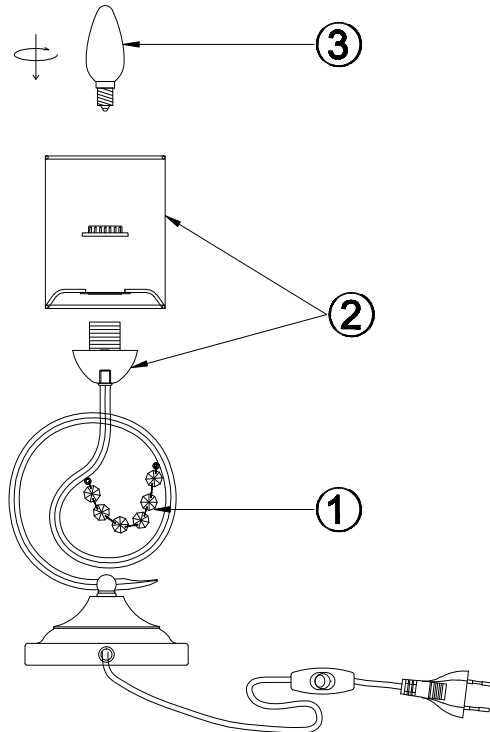

# Instruction

FR2036TL-01G

1 x E14 (40W)

Model: FR2036TL-01G  
Series: Bonadonna

Table Lamps