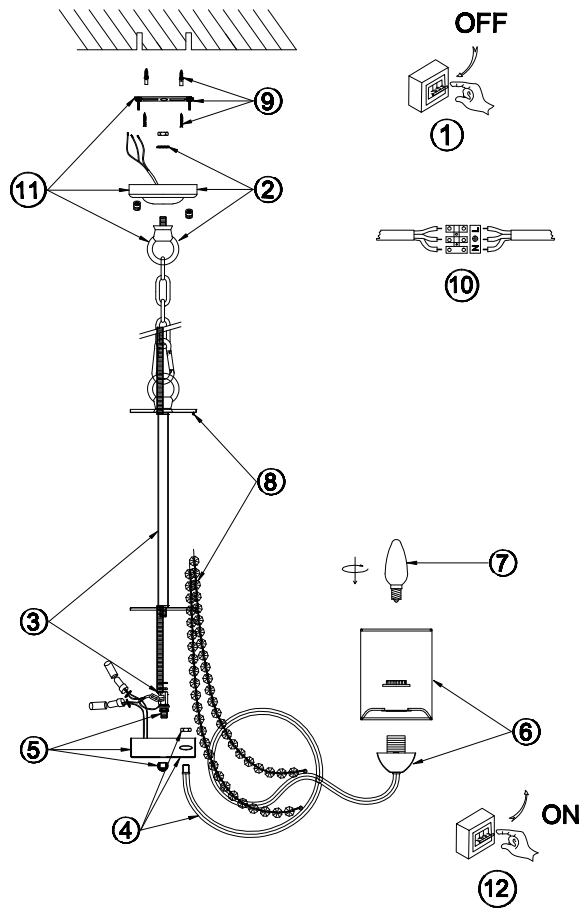

# Instruction

FR2036PL-08G

8 x E14 (40W)

Model: FR2036PL-08G  
Series: Bonadonna

Ceiling Lamps