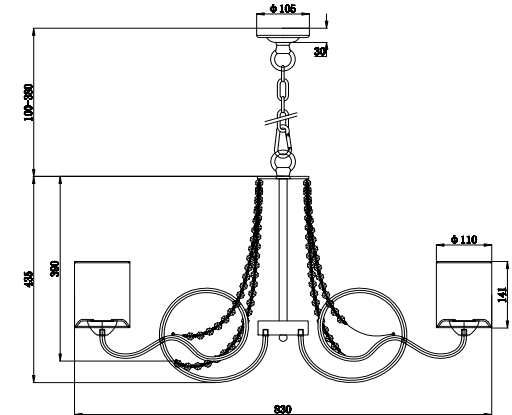

# Instruction

FR2036PL-08G

8 x E14 (40W)

Model: FR2036PL-08G  
Series: Bonadonna

Ceiling Lamps