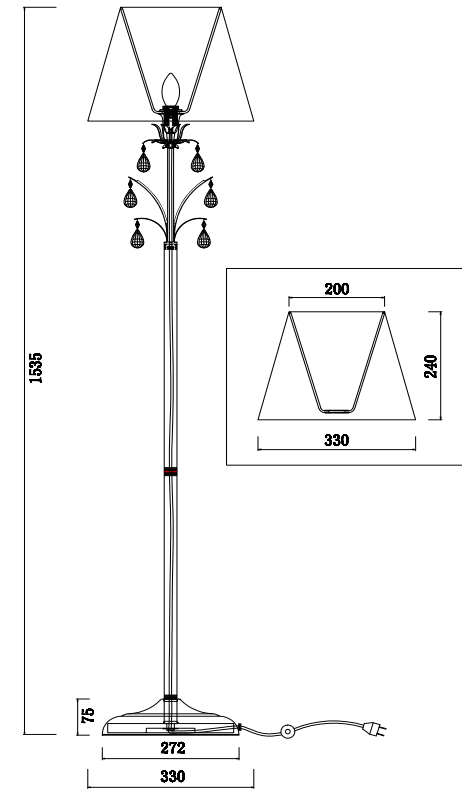

# Instruction

FR2033FL-01S

1 x E27 (40W)

Model: FR2033FL-01S  
Series: Alexandra

Floor Lamps