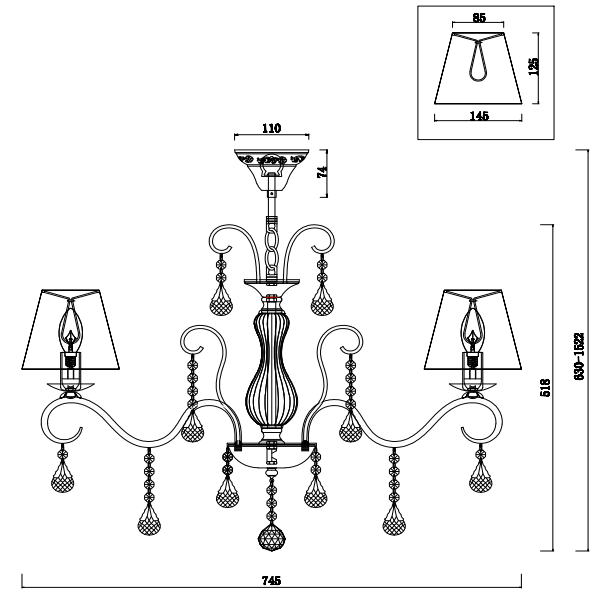

# Instruction

FR2032PL-07W

7 x E14 (40W)

Model: FR2032PL-07W  
Series: Lucretia

Ceiling Lamps