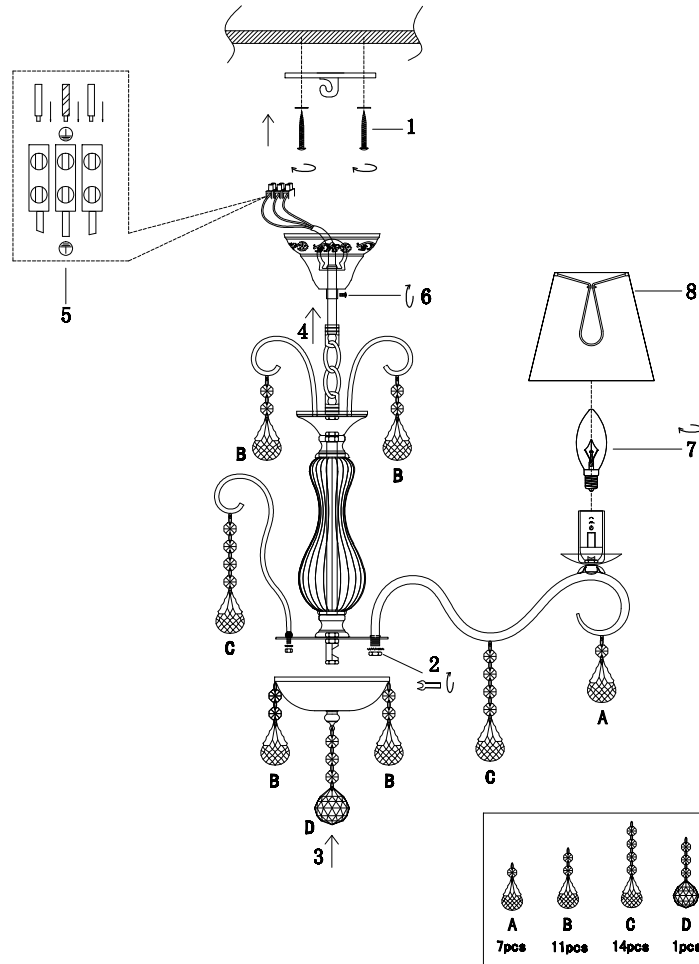

# Instruction

FR2032PL-07W

7 x E14 (40W)

Model: FR2032PL-07W  
Series: Lucretia

Ceiling Lamps