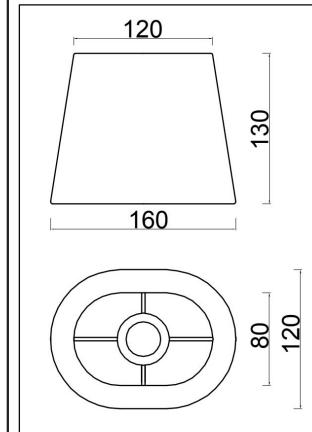

FREYA
TRADITION OF QUALITY

Instruction

FR2028WL-01N

1xE14 40W

Model: FR2028WL-01N

Collection: Classic

Wall Lamps