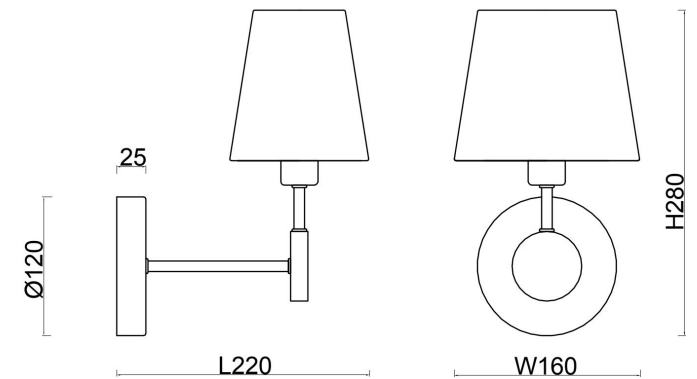

FREYA
TRADITION OF QUALITY

Instruction

FR2028WL-01N

1xE14 40W

Model: FR2028WL-01N

Collection: Classic

Wall Lamps