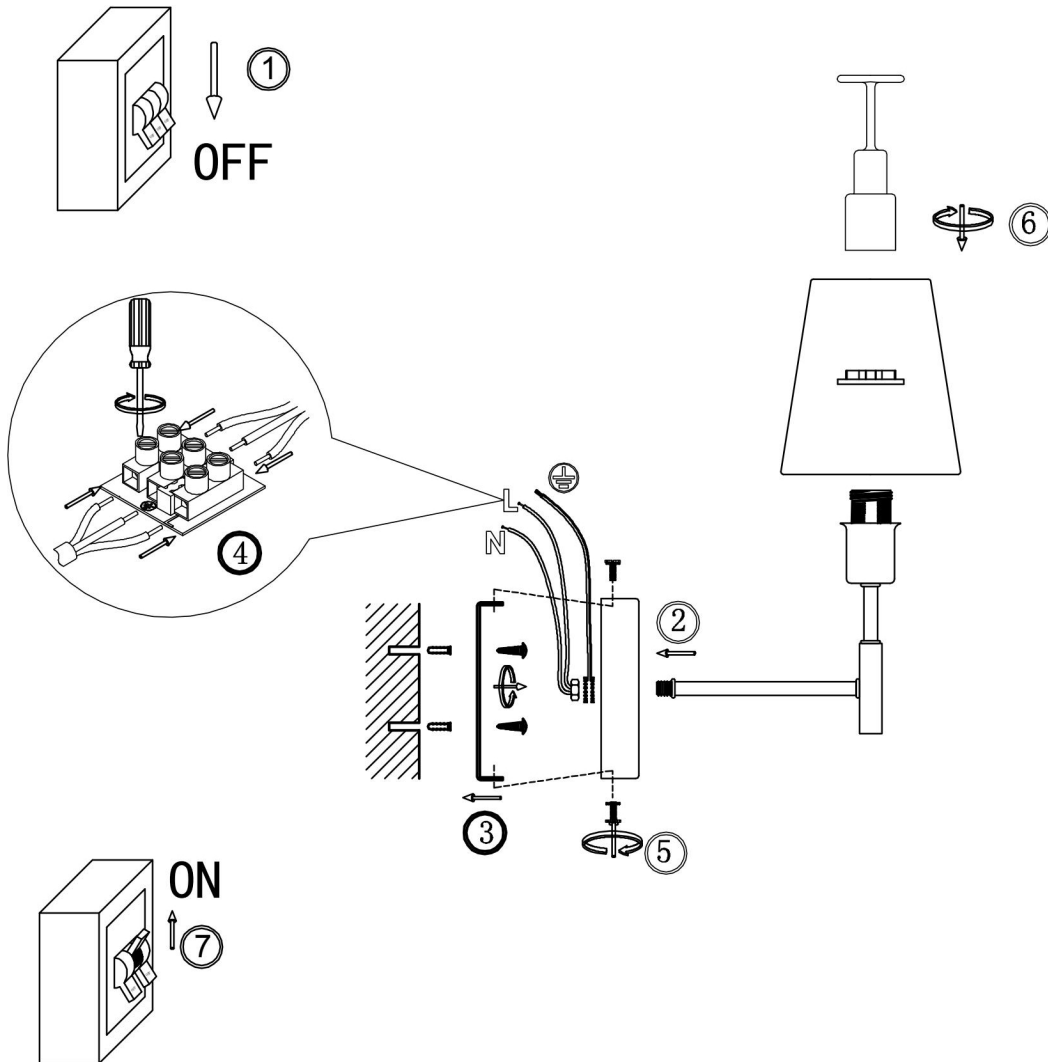

FREYA
TRADITION OF QUALITY

Instruction

FR2028WL-01N

1xE14 40W

Model: FR2028WL-01N

Collection: Classic

Wall Lamps