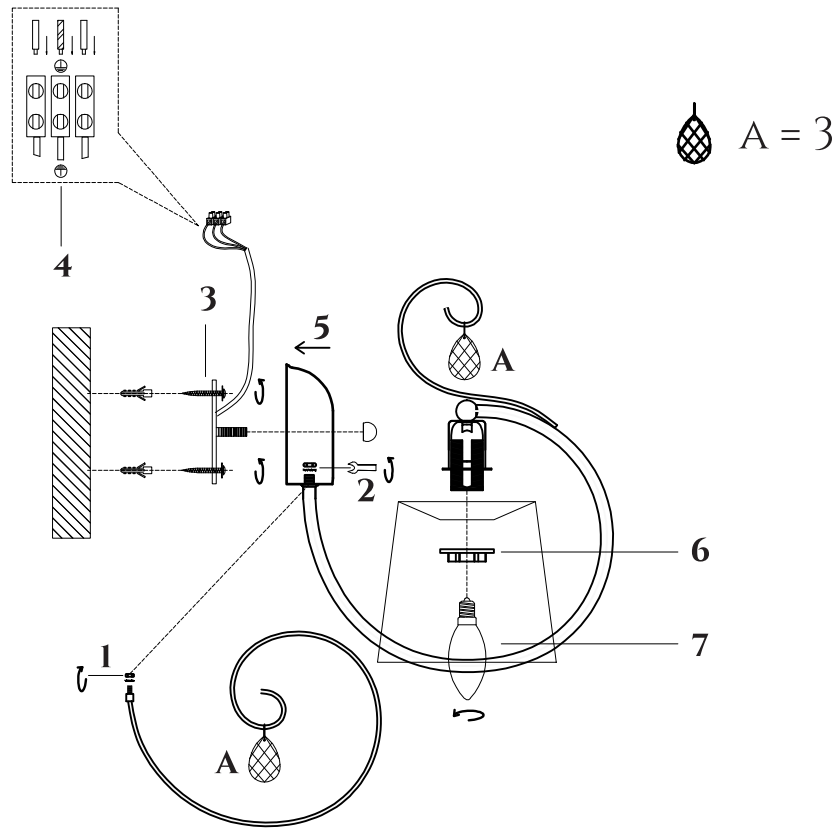

FREYA
TRADITION OF QUALITY

INSTRUCTION

MODEL: FR2020-WL-01-BZ
SCONCE

1 X E14 (40W)

FREYA-LIGHT.COM