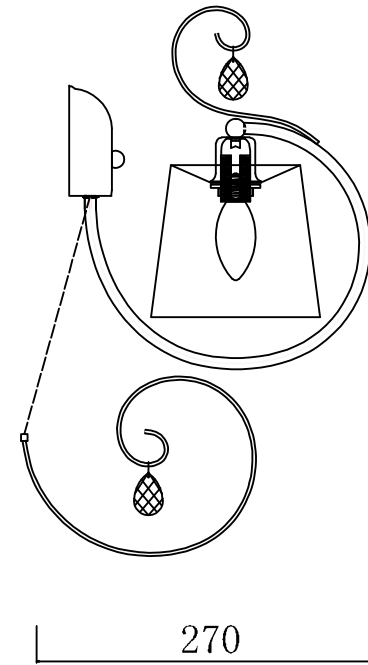

FREYA
TRADITION OF QUALITY

INSTRUCTION

MODEL: FR2020-WL-01-BZ
SCONCE

1 X E14 (40W)

FREYA-LIGHT.COM