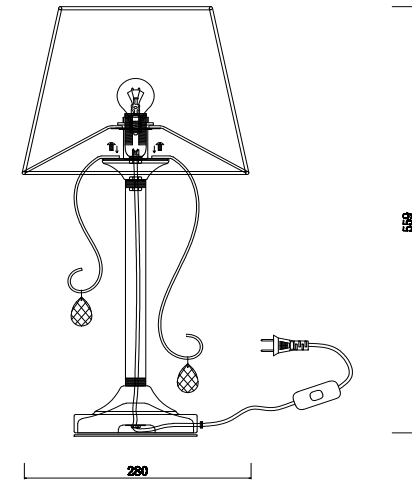

FREYA
TRADITION OF QUALITY

Instruction

FR2020-TL-01-BG

1 x E14 (40W)

Table Lamps

Model: FR2020-TL-01-BG
Series: Simone