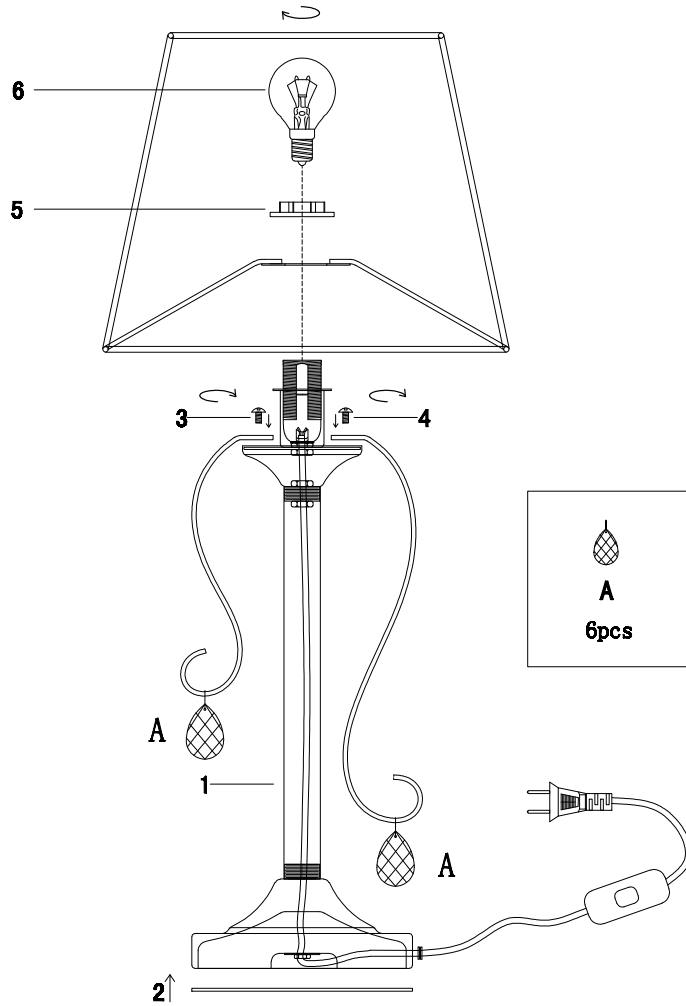

FREYA
TRADITION OF QUALITY

Instruction

FR2020-TL-01-BG

1 x E14 (40W)

Table Lamps

Model: FR2020-TL-01-BG
Series: Simone