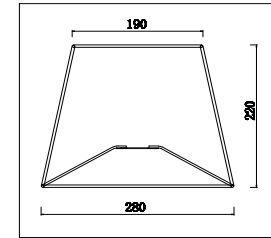

FREYA
TRADITION OF QUALITY

Instruction

FR2020-TL-01-BG

1 x E14 (40W)

Table Lamps

Model: FR2020-TL-01-BG
Series: Simone