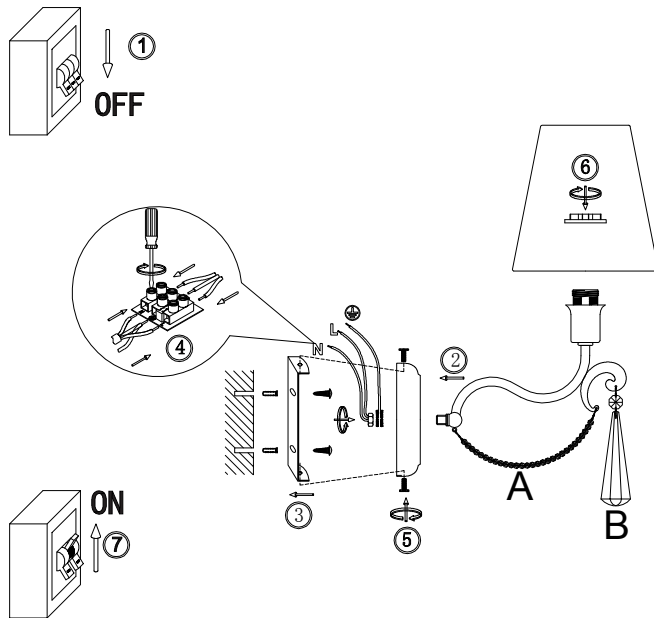

# Instruction

FR2019WL-01BS

1 x E14 (40W)

Model: FR2019WL-01BS  
Collection: Classic

Wall Lamps