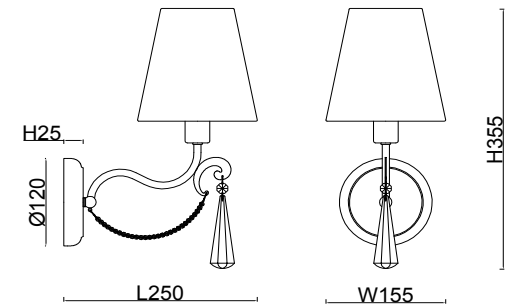

# Instruction

FR2019WL-01BS

1 x E14 (40W)

Model: FR2019WL-01BS  
Collection: Classic

Wall Lamps