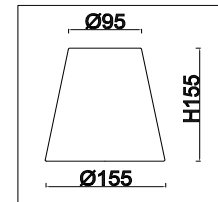

# Instruction

FR2019WL-01BS

1 x E14 (40W)

Model: FR2019WL-01BS  
Collection: Classic

Wall Lamps