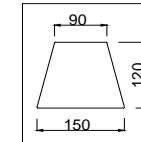

FREYA
TRADITION OF QUALITY

Instruction

FR2018PL-08CH

8 x E14 (40W)

Model: FR2018PL-08CH

Series: Amado

Ceiling Lamps