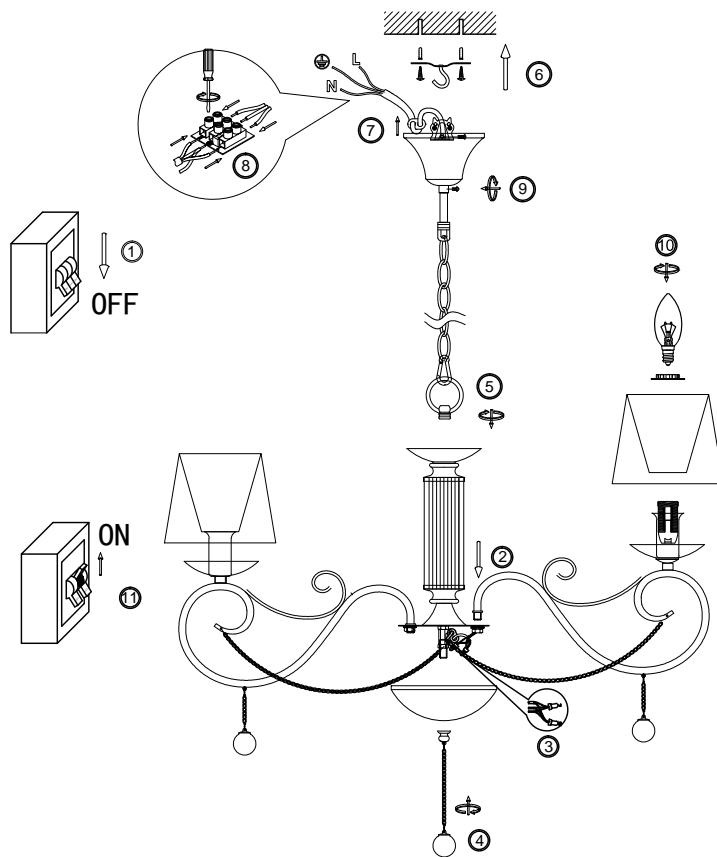

FREYA
TRADITION OF QUALITY

Instruction

FR2018PL-08CH

8 x E14 (40W)

Model: FR2018PL-08CH

Series: Amado

Ceiling Lamps