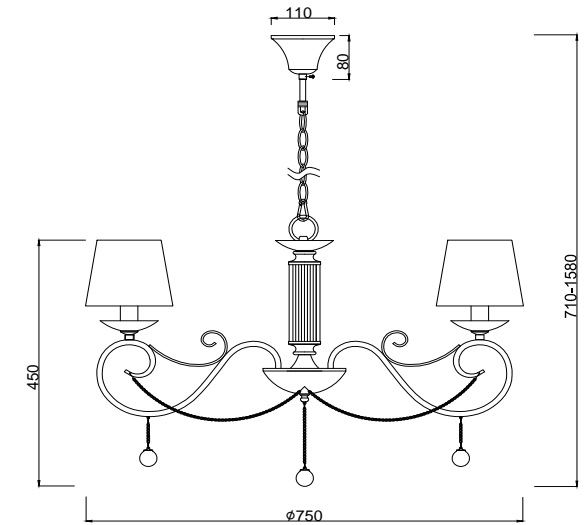

FREYA
TRADITION OF QUALITY

Instruction

FR2018PL-08CH

8 x E14 (40W)

Model: FR2018PL-08CH

Series: Amado

Ceiling Lamps