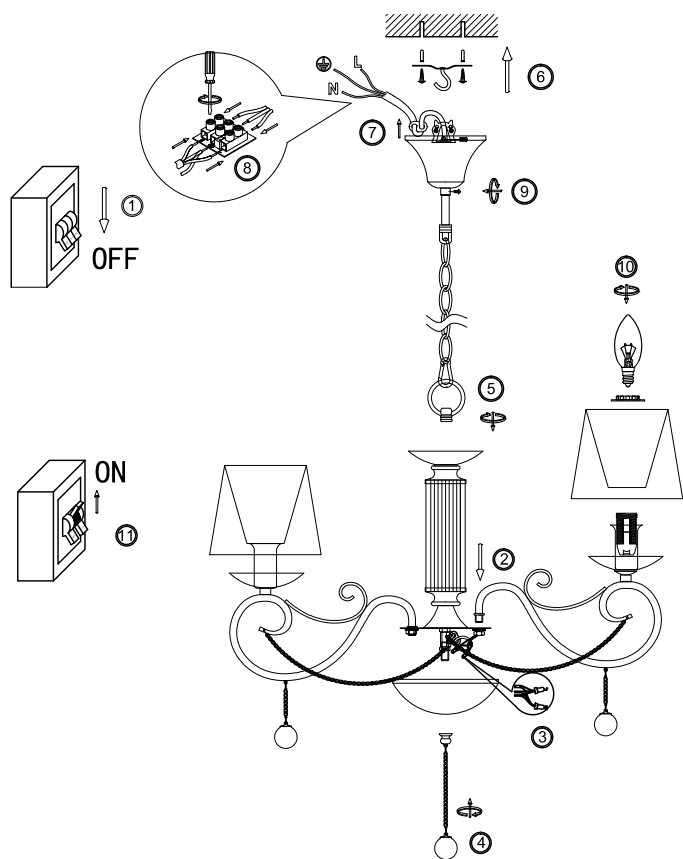

# Instruction

FR2018PL-03CH

3 x E14 (40W)

Model: FR2018PL-03CH  
Series: Amado

Ceiling Lamps