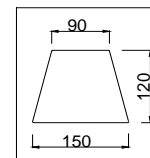

# Instruction

FR2018PL-03CH

3 x E14 (40W)

Model: FR2018PL-03CH  
Series: Amado

Ceiling Lamps