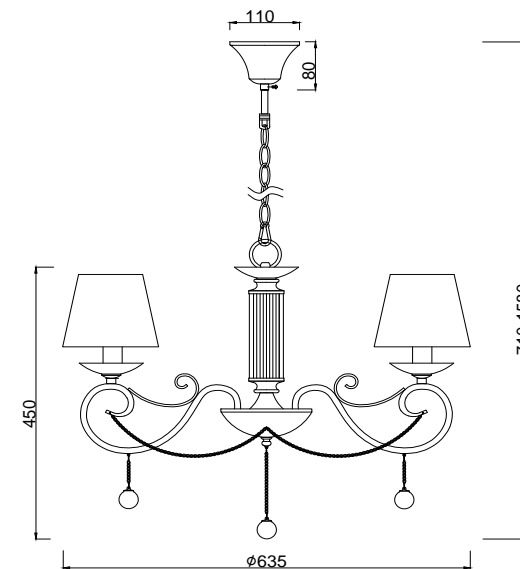

# Instruction

FR2018PL-03CH

3 x E14 (40W)

Model: FR2018PL-03CH  
Series: Amado

Ceiling Lamps