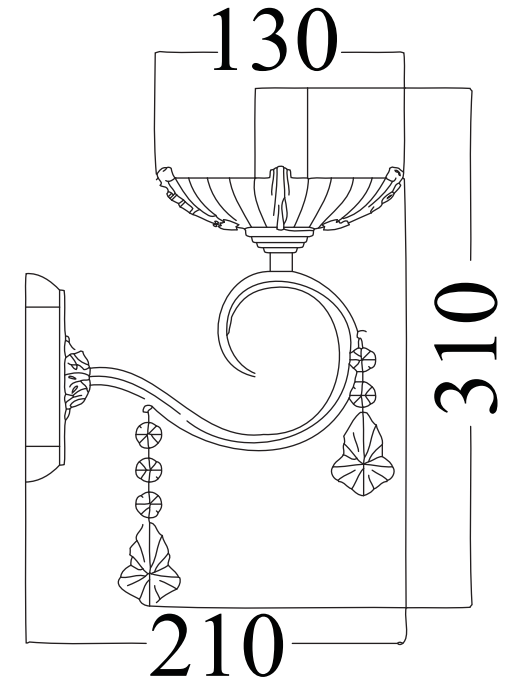

FREYA
TRADITION OF QUALITY

INSTRUCTION

MODEL: FR2014-WL-01-BZ
SCONCE

A=5

B=2

1 x E14 (60w)

FREYA-LIGHT.COM