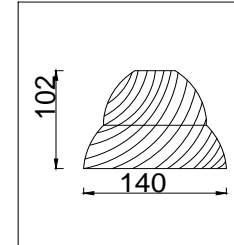

FREYA
TRADITION OF QUALITY

Instruction

FR2013WL-01N

1 x E27 (60W)

Model: FR2013WL-01N
Series: Berta

Wall Lamps