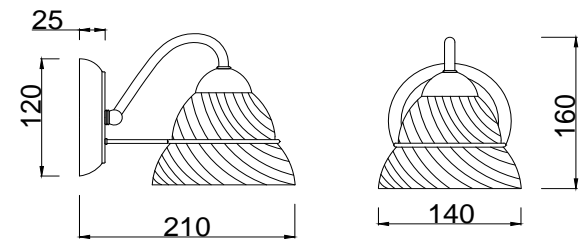

FREYA
TRADITION OF QUALITY

Instruction

FR2013WL-01N

1 x E27 (60W)

Model: FR2013WL-01N
Series: Berta

Wall Lamps