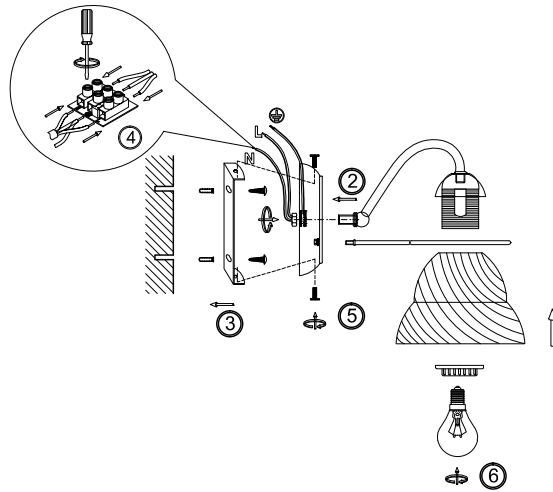

FREYA
TRADITION OF QUALITY

Instruction

FR2013WL-01N

1 x E27 (60W)

Model: FR2013WL-01N
Series: Berta

Wall Lamps