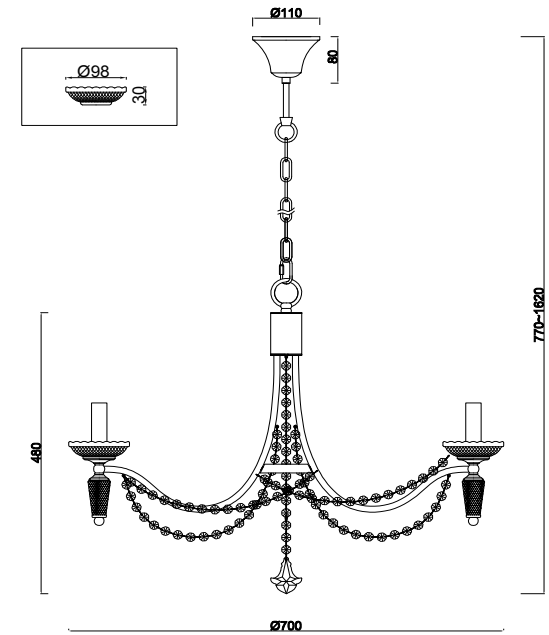

FREYA
TRADITION OF QUALITY

Instruction

FR2009PL-07G

7 x E14 (40W)

Model: FR2009PL-07G
Collection: Classic
Series: New Series 009

Ceiling Lamps