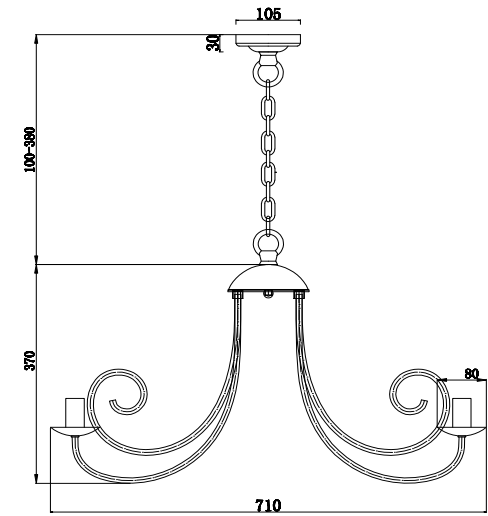

FREYA
TRADITION OF QUALITY

Instruction

FR2008PL-08BZ

8 x E14 (60W)

Model: FR2008PL-08BZ

Series: Nicole

Ceiling Lamps