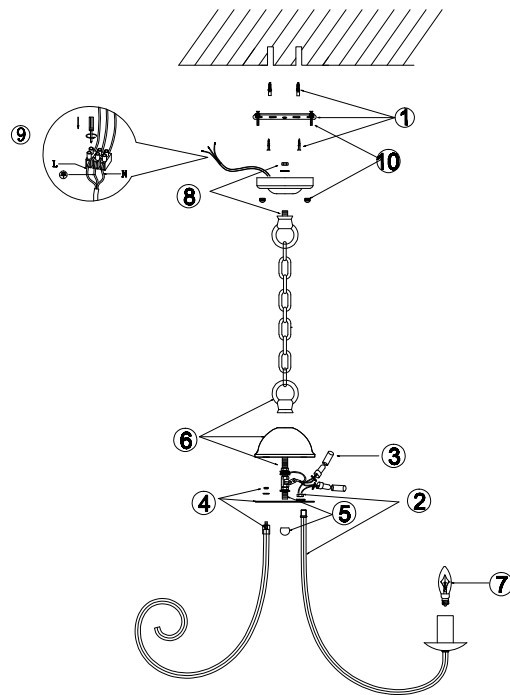

FREYA
TRADITION OF QUALITY

Instruction

FR2008PL-08BZ

8 x E14 (60W)

Model: FR2008PL-08BZ

Series: Nicole

Ceiling Lamps