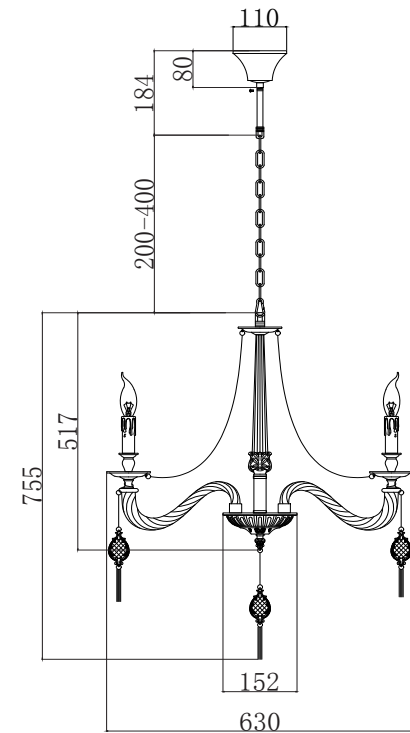

FREYA
TRADITION OF QUALITY

Instruction

FR2007PL-07BZ

7 x E14 (40W)

Model: FR2007PL-07BZ
Series: Charis

Ceiling Lamps