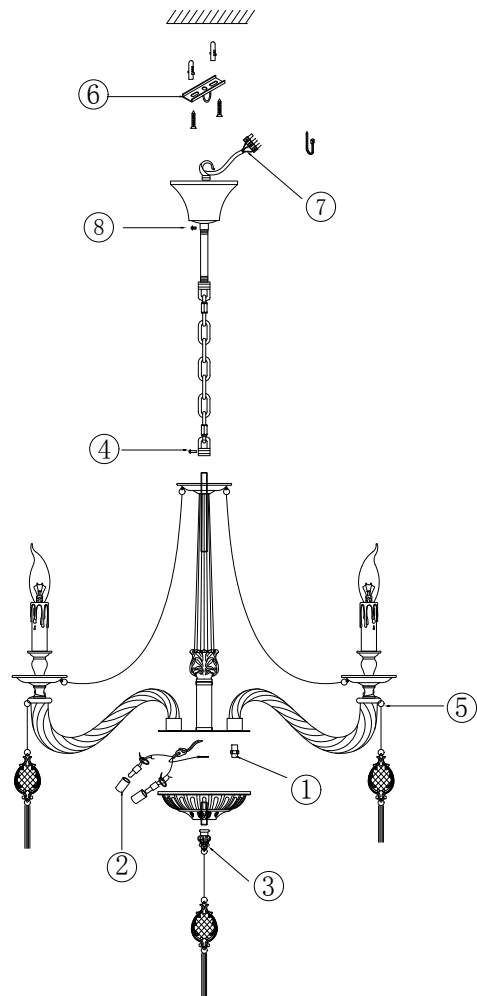

FREYA
TRADITION OF QUALITY

Instruction

FR2007PL-07BZ

7 x E14 (40W)

Model: FR2007PL-07BZ
Series: Charis

Ceiling Lamps